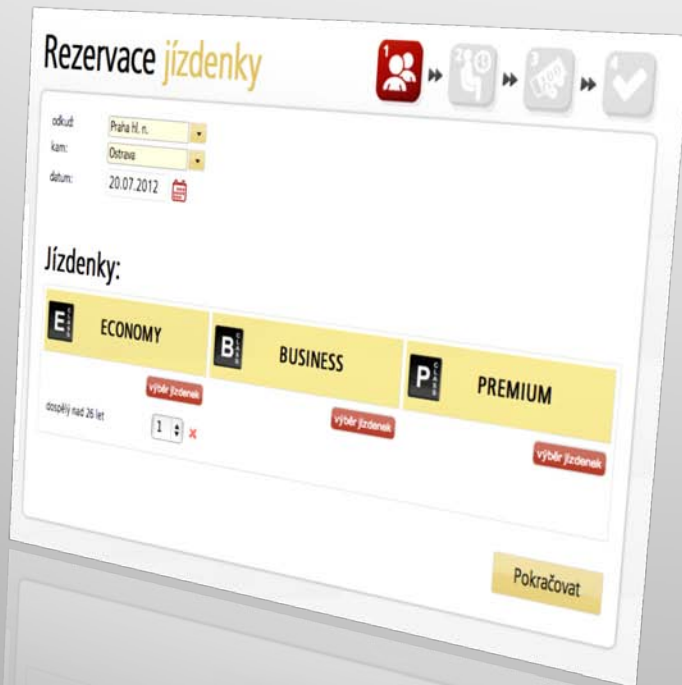

GUI for every purpose