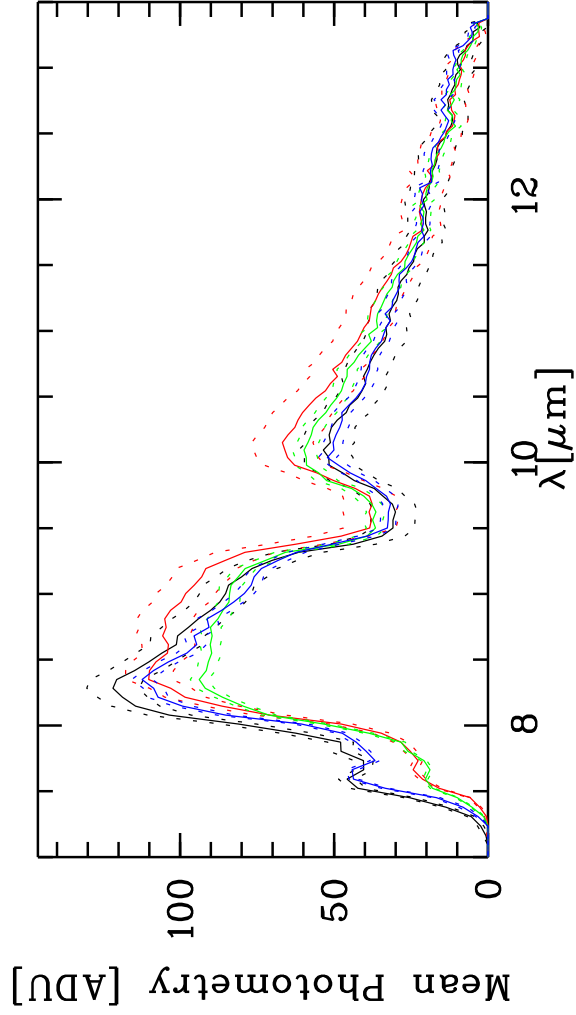

Targ: HD112213/CAL\_HD112213\_MIDI - Stations: U1 - U3 - Mode: HIGH\_SENS/PRIN  
 r.MIDI.2010-03-02T04:07:47.000 started: 2010-03-02T03:48:56 - Pro Science: 0000

Phot. A WINDOW 1  
 Phot. A WINDOW 2  
 Phot. B WINDOW 1  
 Phot. B WINDOW 2

PhotA1:-2.13767E+04\_2.01734E+04\_4.59955E+03\_5.50412E+03  
 PhotA2:-2.13767E+04\_2.07127E+04\_4.76684E+03\_5.80874E+03  
 PhotB1:-1.15393E+04\_1.67614E+04\_4.31998E+03\_2.63014E+03  
 PhotB2:-1.26201E+04\_1.75199E+04\_4.44829E+03\_2.66178E+03