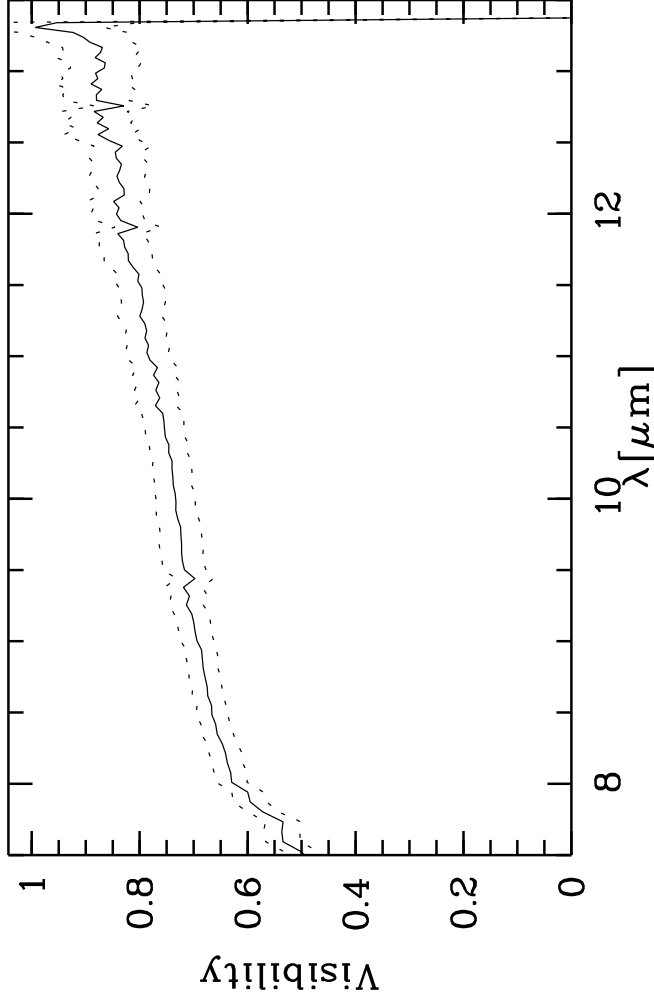

HD123123 - TF: 4.79200E-01 5.10300E-01 5.99300E-01 5.99300E-01 8.05300E-01  
 Targ: HD123123/CAL\_HD123123\_IC4329A\_CENA - Stations: U1 - U4 - Mode: HIGH  
 r.MIDI.2010-03-28T07:16:31.000 started: 2010-03-28T07:05:59 - Pro Science: 0000

PhotA1: -4.95484E+03 -2.09121E+04 -9.16127E+03 -2.20771E+03  
 PhotA2: -4.95484E+03 -2.03332E+04 -8.91874E+03 -2.26841E+03  
 PhotB1: -6.85207E+03 -2.03332E+04 -8.57122E+03 -2.36798E+03  
 PhotB2: -6.06707E+03 -2.10862E+04 -9.32949E+03 -2.44914E+03