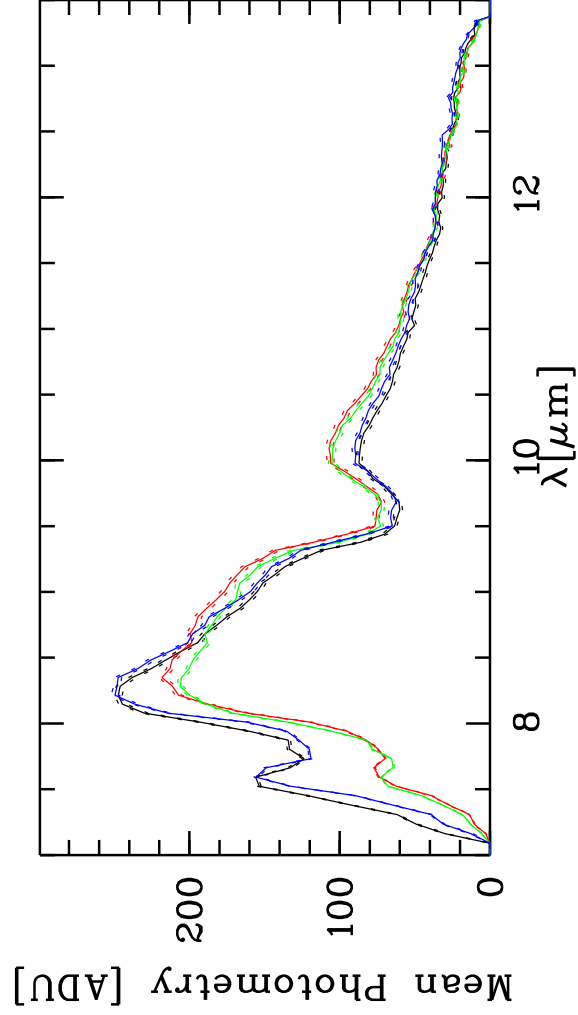

HD123123 - TF: 4.79200E-01 5.10300E-01 5.99300E-01 5.99300E-01 8.05300E-01  
 Targ: HD123123/CAL\_HD123123\_IC4329A\_CENA - Stations: U1 - U4 - Mode: HIGH  
 r.MIDI.2010-03-28T07:16:31.000 started: 2010-03-28T07:05:59 - Pro Science: 0000

PhotA1: -4.95484E+03 -2.09121E+04 -9.16127E+03 -2.20771E+03  
 PhotA2: -4.95484E+03 -2.03332E+04 -8.91874E+03 -2.26841E+03  
 PhotB1: -6.85207E+03 -2.03332E+04 -8.57122E+03 -2.36798E+03  
 PhotB2: -6.06707E+03 -2.10862E+04 -9.32949E+03 -2.44914E+03