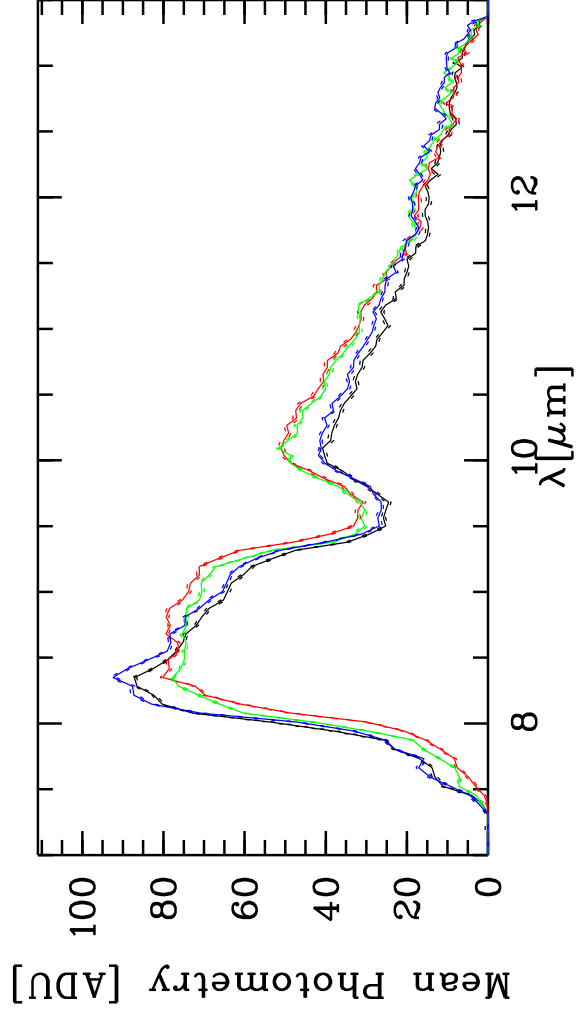

HD045348 - TF: 5.56600E-01 5.75300E-01 6.49600E-01 6.82700E-01
 Targ: HD45348/CAL_HD45348_FOK0_80 - Stations: H0 - G0 - Mode: HIGH_SENS/F
 r.MIDI.2010-02-13T04:33:54.000 started: 2010-02-13T04:28:02 - Pro Science: 0000

PhotA1: -7.90580E+03 -1.39776E+04 -3.29156E+03 -1.94959E+03
 PhotA2: -7.90580E+03 -1.49850E+04 -3.56673E+03 -2.00681E+03
 PhotB1: -6.91656E+03 -1.48150E+04 -3.57417E+03 -1.81213E+03
 PhotB2: -6.89772E+03 -1.50933E+04 -3.55674E+03 -1.81997E+03