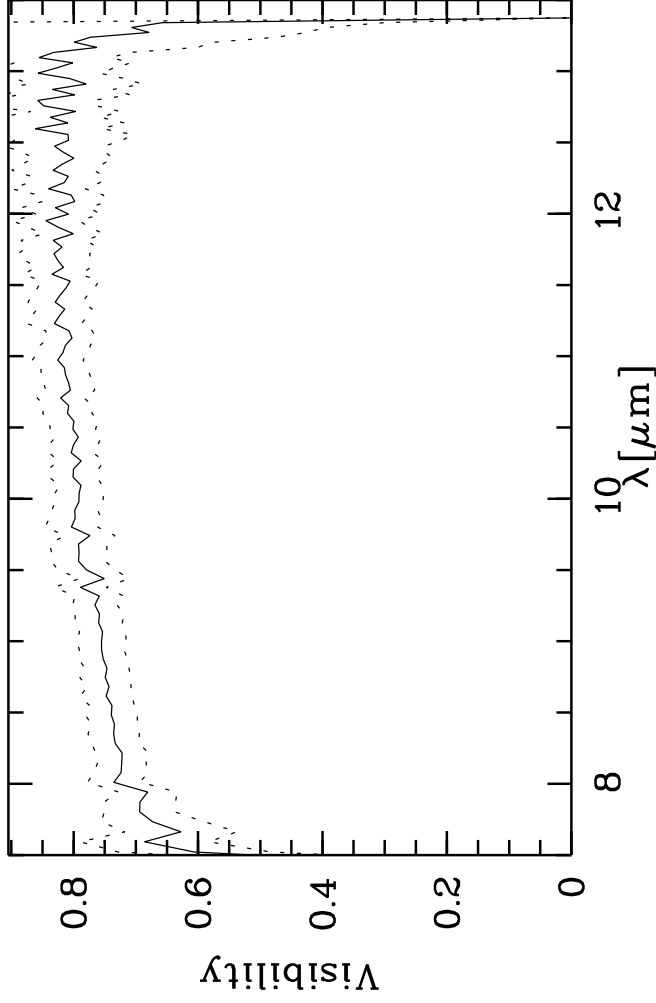

HD045348 - TF: 5.56600E-01 5.75300E-01 6.49600E-01 6.82700E-01
 Targ: HD45348/CAL_HD45348_FOK0_80 - Stations: H0 - G0 - Mode: HIGH_SENS/F
 r.MIDI.2010-02-13T04:33:54.000 started: 2010-02-13T04:28:02 - Pro Science: 0000

PhotA1: -7.90580E+03 -1.39776E+04 -3.29156E+03 -1.94959E+03
 PhotA2: -7.90580E+03 -1.49850E+04 -3.56673E+03 -2.00681E+03
 PhotB1: -6.91656E+03 -1.48150E+04 -3.57417E+03 -1.81213E+03
 PhotB2: -6.89772E+03 -1.50933E+04 -3.55674E+03 -1.81997E+03