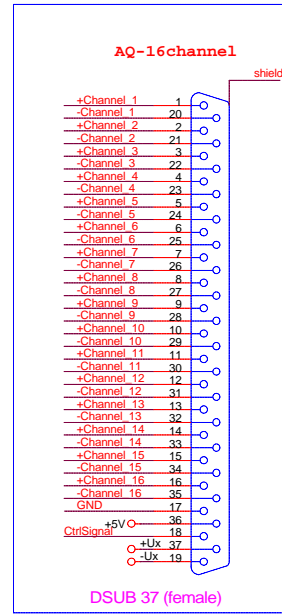

Signal - and the corresponding Signal + must be twisted pair cables

Hawaii II and 2RG 32 channel VIDEO CABLE

VACUUM CONNECTOR: 7400Y-21E-35P-565 (79 pins)
 CABLE CONNECTOR: MS27467T21F35S (79 pins)

CONNECTOR VIDEO 1