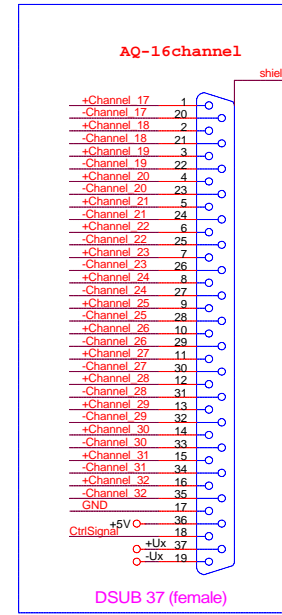

Signal - and the corresponding Signal + must be twisted pair cables

Hawaii II and 2RG 32 channel VIDEO CABLE

VACUUM CONNECTOR: 7400Y-21E-35P-565 (79 pins)
 CABLE CONNECTOR: MS27467T21F35S (79 pins)

CONNECTOR VIDEO 1