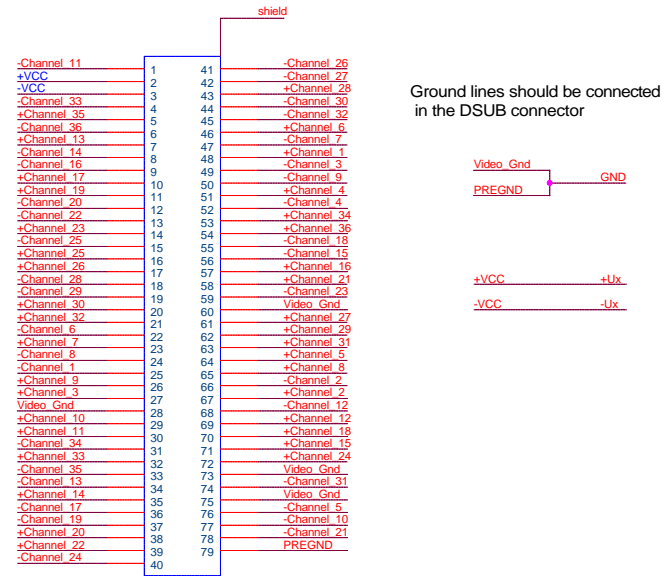

Signal - and the corresponding Signal + must be twisted pair cables

Hawaii II and 2RG 32 channel VIDEO CABLE

VACUUM CONNECTOR: 7400Y-21E-35P-565 (79 pins)
 CABLE CONNECTOR: MS27467T21F35S (79 pins)

CONNECTOR VIDEO 1