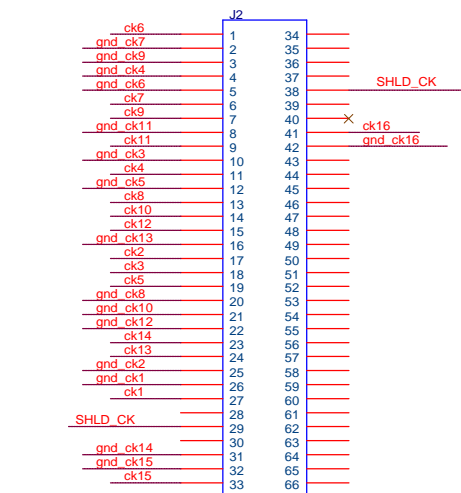

BIAS

CLOCK

CONNECTOR DB37

CONNECTOR DB25

European Southern Observatory Infrared Array Control Electronics (IRACE) M. Meyer, H. Mehrgan		
Title Connectors of IRACE		
Size B	Document Number	Rev A
Date: Thursday, March 11, 2004	Sheet 1 of 1	