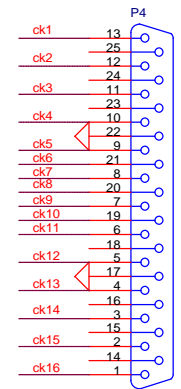

BIAS

CLOCK

CONNECTOR DB37

CONNECTOR DB25

European Southern Observatory Infrared Array Control Electronics (IRACE) M. Meyer, H. Mehrgan		
Title Connectors of IRACE		
Size B	Document Number	Rev A
Date: Thursday, March 11, 2004	Sheet 1 of 1	