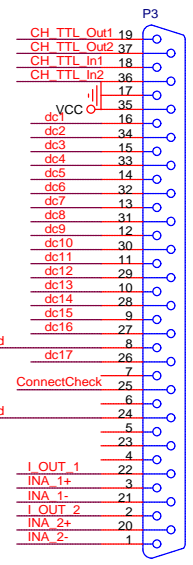

BIAS

CLOCK

CONNECTOR DB37

CONNECTOR DB25

European Southern Observatory Infrared Array Control Electronics (IRACE) M. Meyer, H. Mehrgan		
Title Connectors of IRACE		
Size B	Document Number	Rev A
Date: Thursday, March 11, 2004	Sheet 1 of 1	