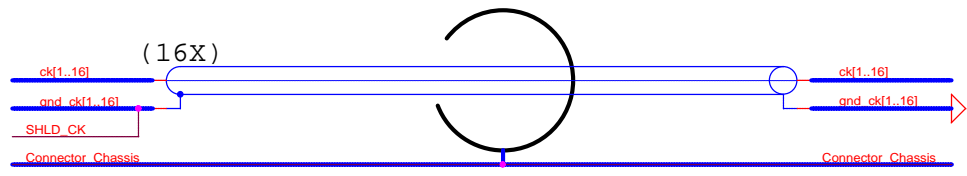

BIAS

CLOCK

CONNECTOR DB37

CONNECTOR DB25

European Southern Observatory Infrared Array Control Electronics (IRACE) M. Meyer, H. Mehrgan		
Title Connectors of IRACE		
Size B	Document Number	Rev A
Date: Thursday, March 11, 2004	Sheet 1 of 1	