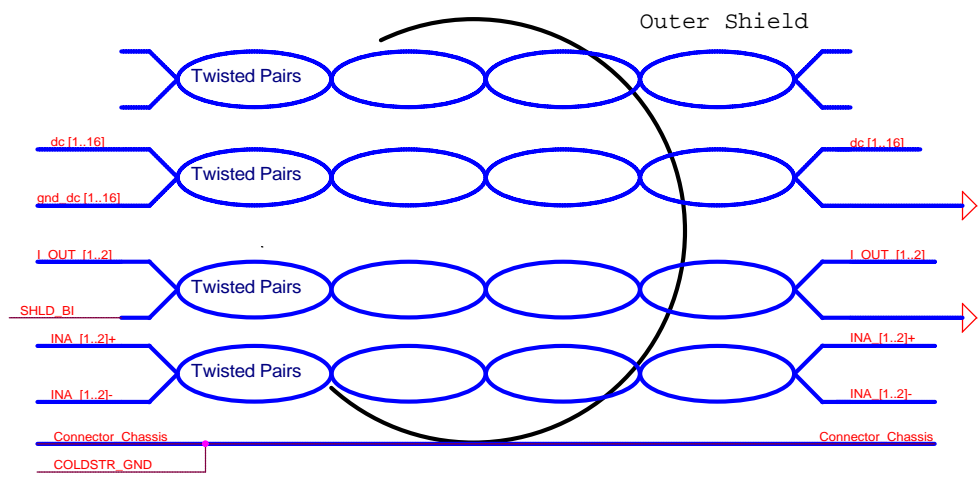

BIAS

CLOCK

CONNECTOR DB37

CONNECTOR DB25

European Southern Observatory Infrared Array Control Electronics (IRACE) M. Meyer, H. Mehrgan		
Title Connectors of IRACE		
Size B	Document Number	Rev A
Date: Thursday, March 11, 2004	Sheet 1 of 1	