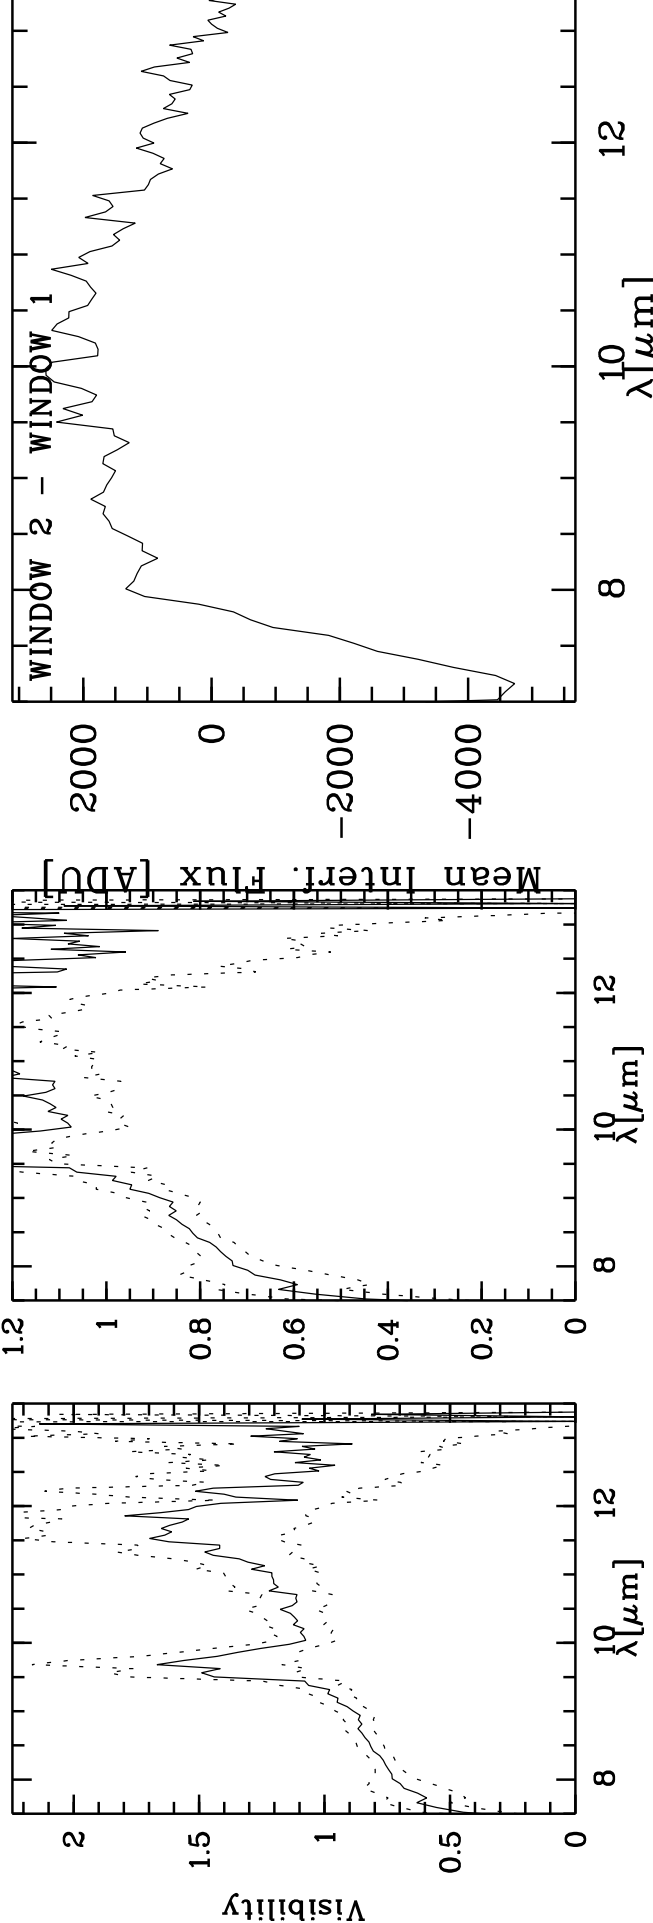

HD65183 - TF: 7.27500E-01 8.49200E-01 1.30300E+00 1.30300E+00 1.30300E+00 1.22270E+00
 Targ: HD65183/CAL1_HD65183_H0G1_2 - Stations: H0 - G1 - Mode: HIGH_SENS/PRISM
 r.MIDI.2015-01-19T07:47:00.000 started: 2015-01-19T07:32:15 - Pro Science: 0000

Phot. A WINDOW 1
 Phot. A WINDOW 2
 Phot. B WINDOW 1
 Phot. B WINDOW 2