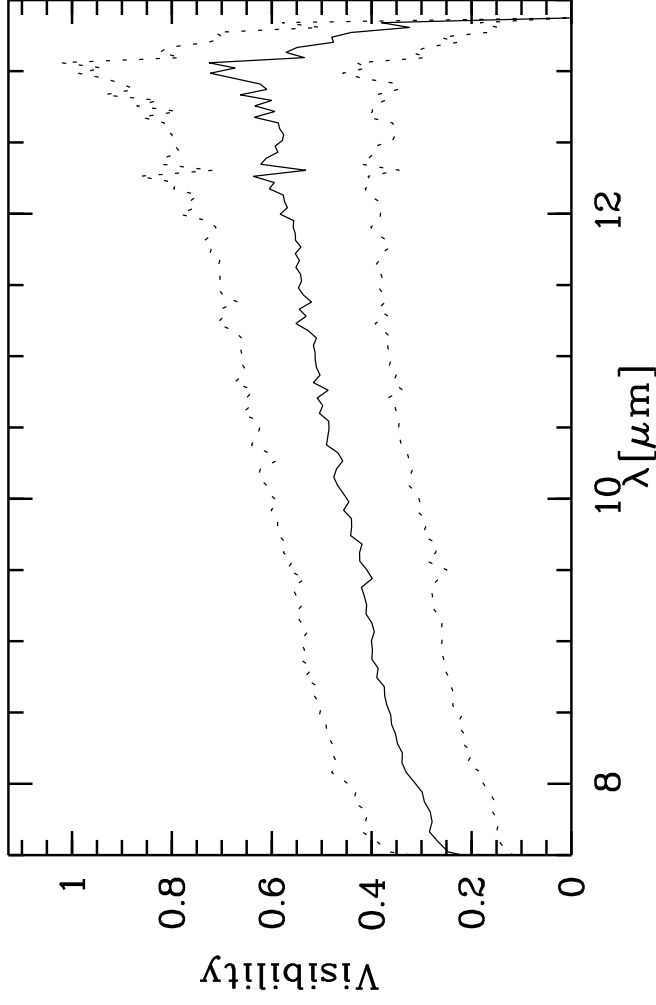

HIP83081 - TF: 1.47900E-01 1.68400E-01 2.48900E-01 2.48900E-01 4.25000E-01  
 Targ: Hip83081/CAL\_HIP83081\_before - Stations: D0 - H0 - Mode: HIGH\_SENS/PFR  
 r.MIDI.2014-04-11T07:22:07.000 started: 2014-04-11T07:11:03 - Pro Science: 0000

PhotA1:-1.05070E+04-1.72987E+04-1.54750E+03-1.69799E+03  
 PhotA2:-1.05070E+04-1.78544E+04-1.61494E+03-1.73326E+03  
 PhotB1:-4.49873E+23-1.57720E+04-2.33700E+20-1.02536E+22  
 PhotB2:-1.51432E+04-1.59481E+04-1.78056E+03-1.97636E+03