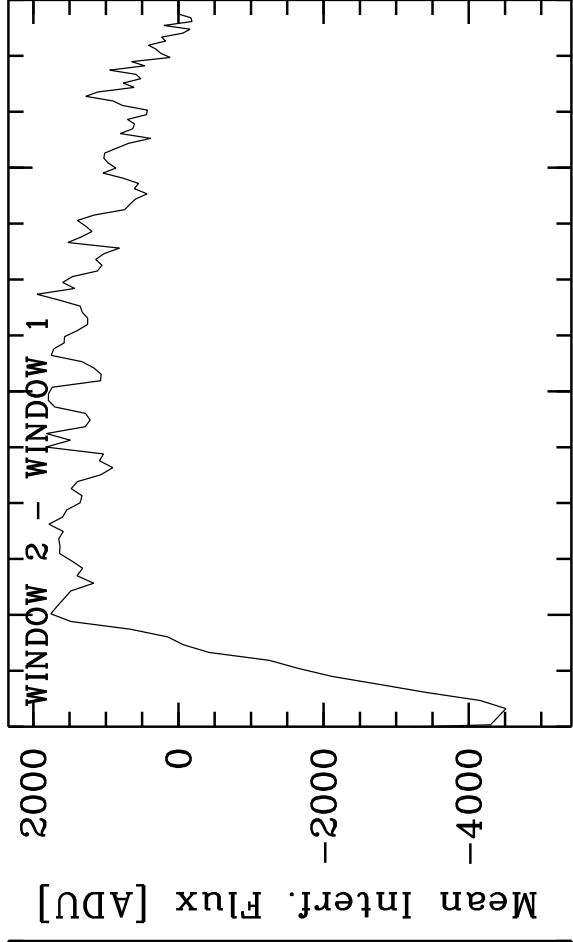

HIP83081 - TF: 1.47900E-01 1.68400E-01 2.48900E-01 2.48900E-01 4.25000E-01  
 Targ: Hip83081/CAL\_HIP83081\_before - Stations: D0 - H0 - Mode: HIGH\_SENS/PFR  
 r.MIDI.2014-04-11T07:22:07.000 started: 2014-04-11T07:11:03 - Pro Science: 0000

PhotA1:-1.05070E+04-1.72987E+04-1.54750E+03-1.69799E+03  
 PhotA2:-1.05070E+04-1.78544E+04-1.61494E+03-1.73326E+03  
 PhotB1:-4.49873E+23-1.57720E+04-2.33700E+20-1.02536E+22  
 PhotB2:-1.51432E+04-1.59481E+04-1.78056E+03-1.97636E+03