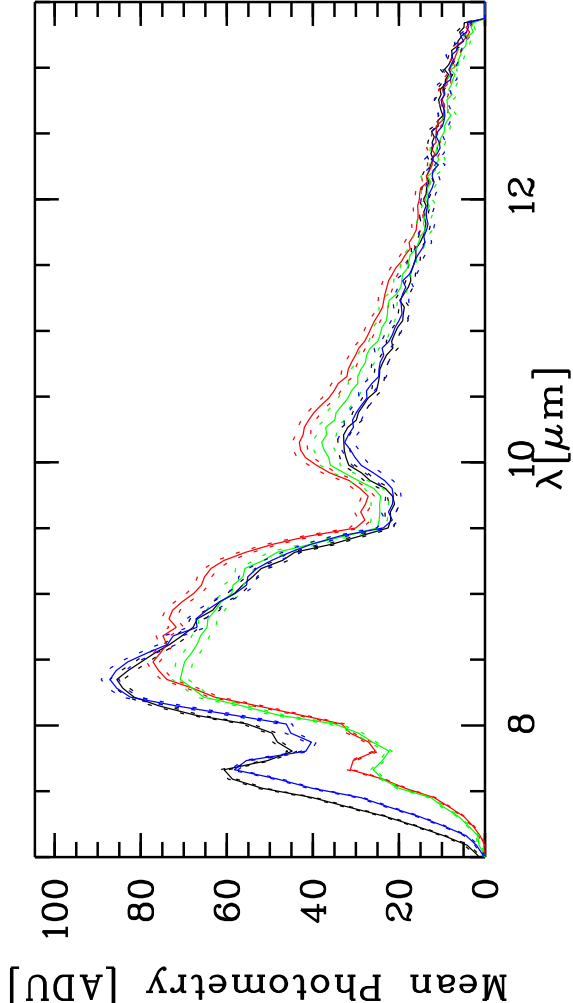

Targ: HD39400/CAL-V1247ORI-HD39400-NFSU-A - Stations: U2 - U3 - Mode: HIC
 r.MIDI.2013-12-21T05:16:35.000 started: 2013-12-21T05:08:30 - Pro Science: 0000

Phot. A WINDOW 1
 Phot. A WINDOW 2
 Phot. B WINDOW 1
 Phot. B WINDOW 2

PhotA1:-1.02496E+04 -1.50849E+04 -3.42835E+03 -1.88298E+03
 PhotA2:-1.02496E+04 -1.49961E+04 -3.43583E+03 -1.89393E+03
 PhotB1:-1.32601E+04 -1.63670E+04 -3.04575E+03 -2.25401E+03
 PhotB2:-1.28388E+04 -1.64554E+04 -3.30298E+03 -2.24407E+03