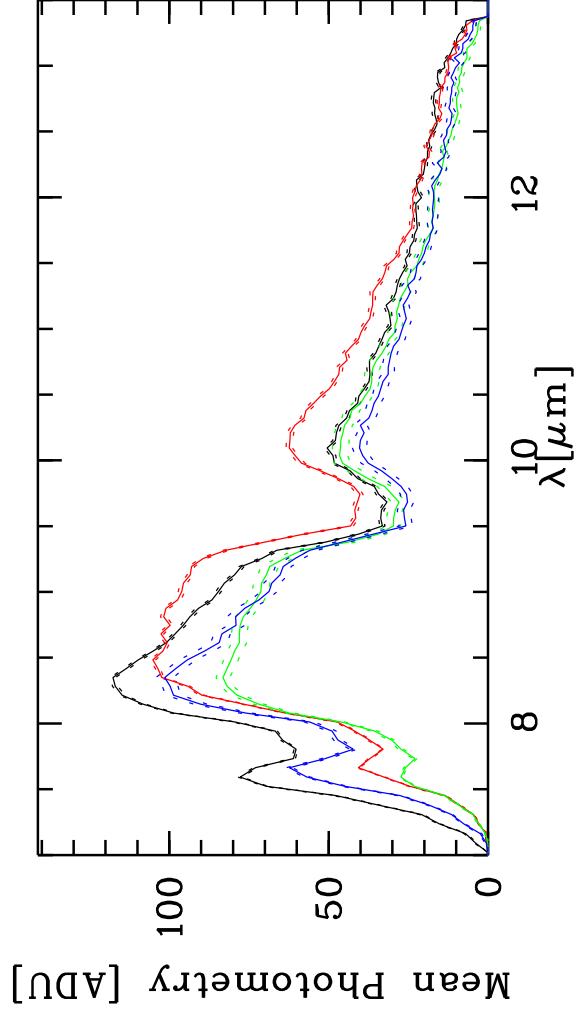

Targ: HD321898/CAL_HD321898_MIDI_UT3-UT4_HIGH - Stations: U2 - U3 - Mode: r.MIDI.2013-05-28T03:08:22.000 started: 2013-05-28T03:04:06 - Pro Science: 0000

Phot. A WINDOW 1
 Phot. A WINDOW 2
 Phot. B WINDOW 1
 Phot. B WINDOW 2

PhotA1:-7.91715E+03_1.56598E+04_4.94049E+03_2.00535E+03
 PhotA2:-7.91715E+03_1.58215E+04_4.91708E+03_2.03095E+03
 PhotB1:-1.03721E+04_1.56518E+04_3.63541E+03_2.67937E+03
 PhotB2:-1.06287E+04_1.54937E+04_3.89610E+03_2.72097E+03