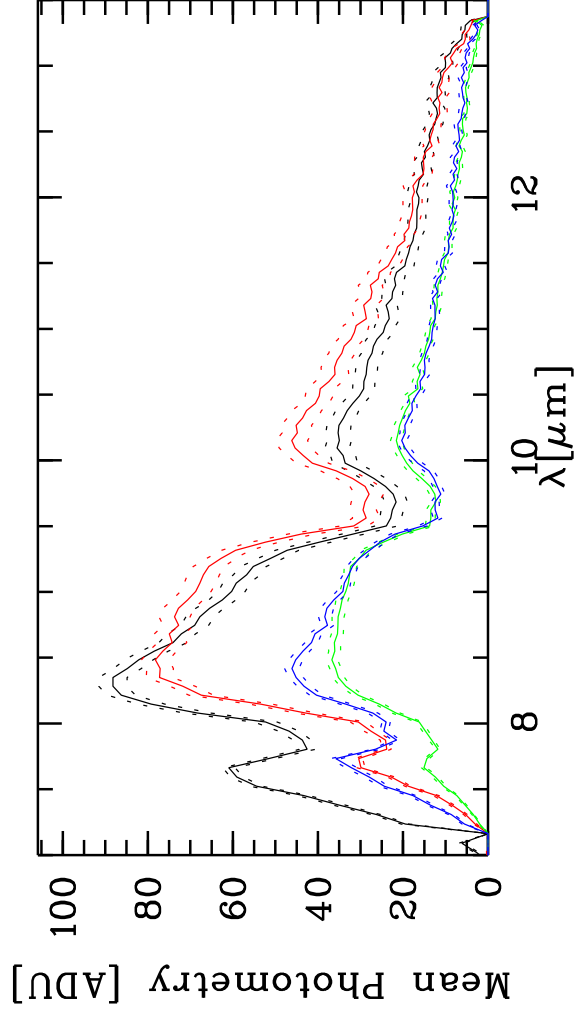

Targ: HD321898/CAL_HD321898_MIDI_UT3-UT4_HIGH - Stations: U3 - U4 - Mode: r.MIDI.2013-05-27T01:48:14.000 started: 2013-05-27T01:43:53 - Pro Science: 0000

Phot. A WINDOW 1
 Phot. A WINDOW 2
 Phot. B WINDOW 1
 Phot. B WINDOW 2

PhotA1:-9.24586E+03-1.91868E+04-3.63346E+03-2.96035E+03
 PhotA2:-9.24586E+03-1.97588E+04-3.56981E+03-3.06148E+03
 PhotB1:-1.33886E+04-1.29962E+03-1.65001E+03-2.24155E+03
 PhotB2:-1.29260E+04-1.38830E+04-1.89399E+03-2.31595E+03