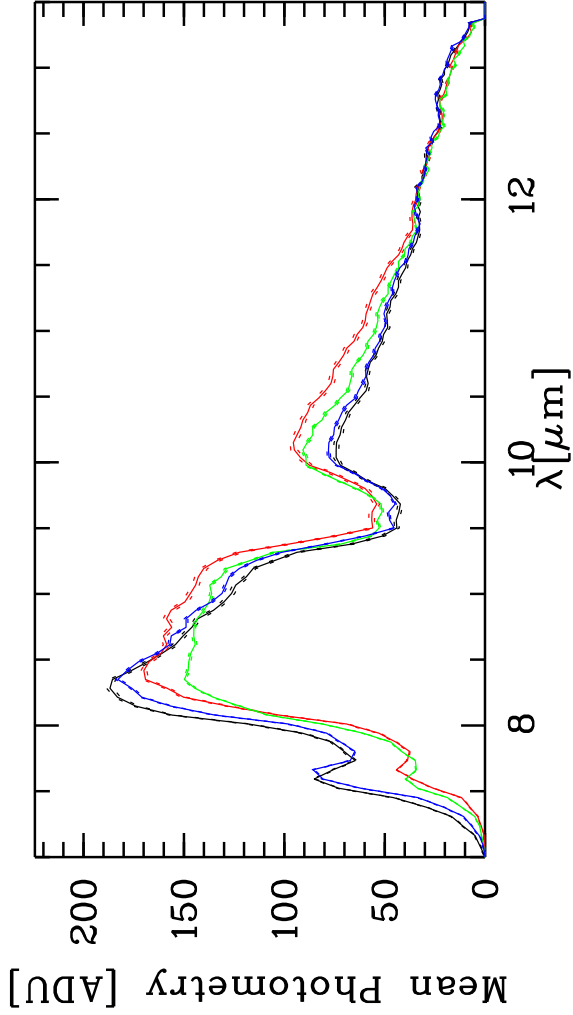

Targ: HD168339/CAL_FAIRALL_51 - Stations: U3 - U4 - Mode: HIGH_SENS/PRISM
 r.MIDI.2013-08-19T04:10:42.000 started: 2013-08-19T03:56:57 - Pro Science: 0000

Phot. A WINDOW 1
 Phot. A WINDOW 2
 Phot. B WINDOW 1
 Phot. B WINDOW 2

PhotA1:-6.97791E+03-1.77755E+04-7.14901E+03-1.85671E+03
 PhotA2:-6.97791E+03-1.79259E+04-7.41463E+03-1.93617E+03
 PhotB1:-6.63913E+03-1.60003E+04-6.71315E+03-1.6711E+03
 PhotB2:-1.12716E+04-1.62160E+04-7.08396E+03-1.70983E+03