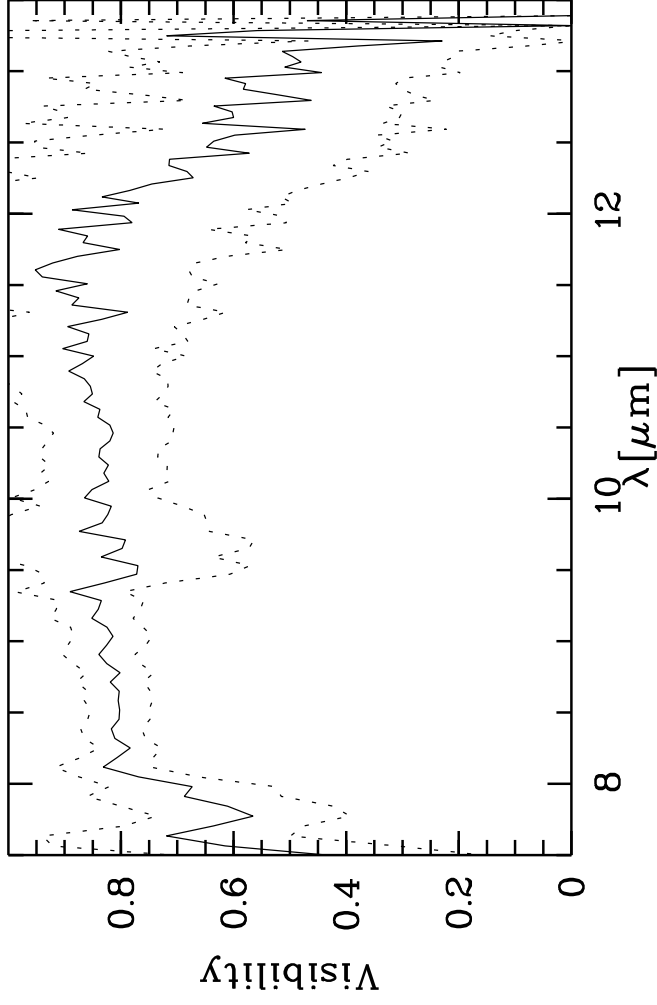

HIP83081 - TF: 6.52800E-01 6.85000E-01 6.92800E-01 6.92800E-01 3.18100E-01
 Targ: Zeta_ara/CAL_WR48a_zeta_ara - Stations: C1 - B2 - Mode: SCI_PHOT/PRIS
 r.MIDI.2013-04-14T04:07:09.970 started: 2013-04-14T03:50:11 - Pro Science: 0000

PhoA: -9.37570E+03 -1.37866E+04 -8.78900E+02 -1.92434E+03
 Int2: -9.17385E+03 -1.45168E+04 -1.70677E+03 -2.01167E+03
 Int3: -8.66397E+03 -1.51517E+04 -1.77316E+03 -1.98936E+03
 PhoB: -9.82480E+03 -1.42751E+04 -9.01665E+02 -1.90793E+03