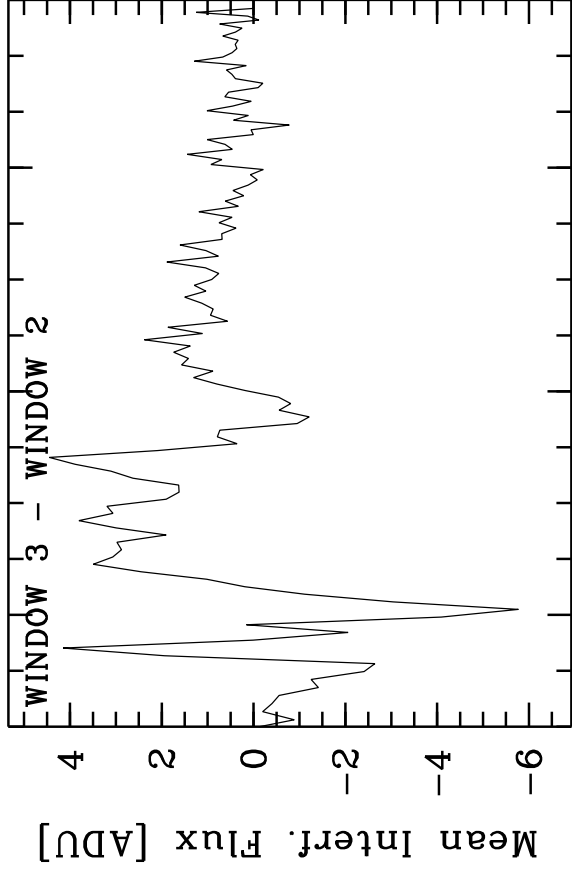

HIP83081 - TF: 6.52800E-01 6.85000E-01 6.92800E-01 6.92800E-01 3.18100E-01
 Targ: Zeta_ara/CAL_WR48a_zeta_ara - Stations: C1 - B2 - Mode: SCI_PHOT/PRIS
 r.MIDI.2013-04-14T04:07:09.970 started: 2013-04-14T03:50:11 - Pro Science: 0000

PhoA: -9.37570E+03 -1.37866E+04 -8.78900E+02 -1.92434E+03
 Int2: -9.17385E+03 -1.45168E+04 -1.70677E+03 -2.01167E+03
 Int3: -8.66397E+03 -1.51517E+04 -1.77316E+03 -1.98936E+03
 PhoB: -9.82480E+03 -1.42751E+04 -9.01665E+02 -1.90793E+03