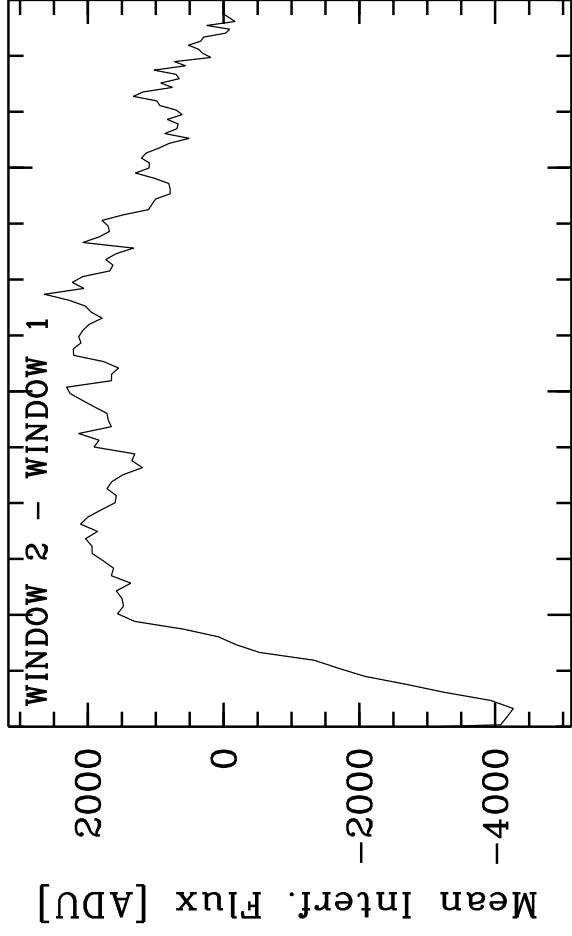

HIP79661 - TF: 1.35300E-01 1.53800E-01 2.10700E-01 2.10700E-01 2.10700E-01 2.17000E-01
 Targ: HIP79661/CAL_HIP79661_MIDI_UT3-UT4_HIGH - Stations: U2 - U3 - Mode:
 r.MIDI.2013-05-28T02:30:36.000 started: 2013-05-28T02:26:41 - Pro Science: 0000

Phot. A WINDOW 1 Phot. B WINDOW 1
 Phot. A WINDOW 2 Phot. B WINDOW 2

PhotA1: -1.05618E+04 -1.30320E+04 -5.88111E+02 -1.93529E+03
 PhotA2: -1.05618E+04 -1.31471E+04 -5.70782E+02 -1.97621E+03
 PhotB1: -1.32037E+04 -1.46882E+04 -5.22841E+02 -3.07077E+03
 PhotB2: -1.36725E+04 -1.42543E+04 -5.77722E+02 -3.09346E+03