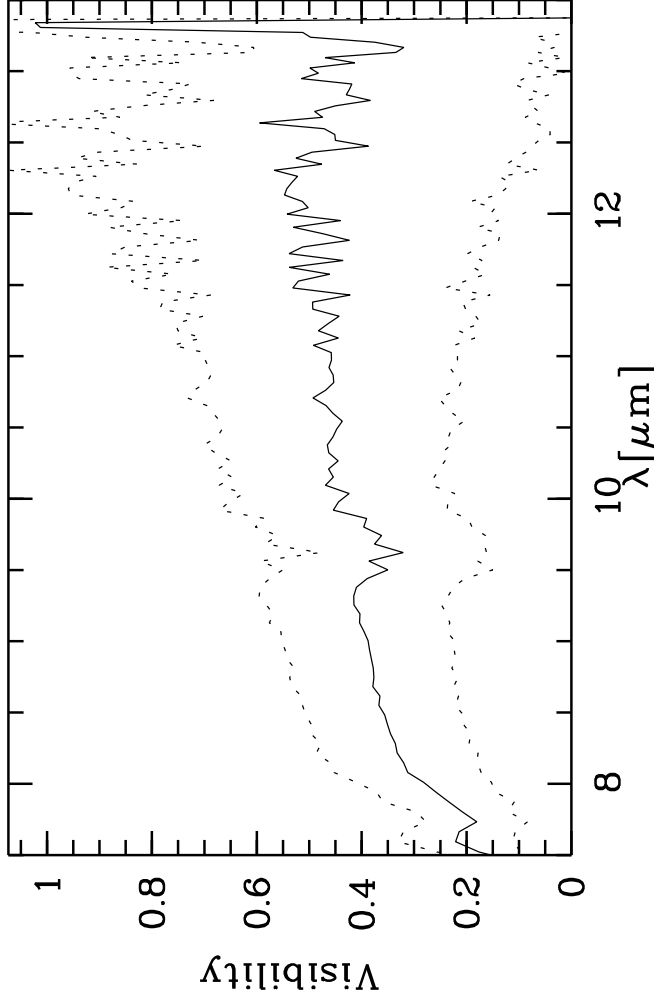

HIP79661 - TF: 1.35300E-01 1.53800E-01 2.10700E-01 2.10700E-01 2.10700E-01 2.17000E-01
 Targ: HIP79661/CAL_HIP79661_MIDI_UT3-UT4_HIGH - Stations: U2 - U3 - Mode:
 r.MIDI.2013-05-28T02:30:36.000 started: 2013-05-28T02:26:41 - Pro Science: 0000

Phot. A WINDOW 1 Phot. B WINDOW 1
 Phot. A WINDOW 2 Phot. B WINDOW 2

PhotA1: -1.05618E+04 -1.30320E+04 -5.88111E+02 -1.93529E+03
 PhotA2: -1.05618E+04 -1.31471E+04 -5.70782E+02 -1.97621E+03
 PhotB1: -1.32037E+04 -1.46882E+04 -5.22841E+02 -3.07077E+03
 PhotB2: -1.36725E+04 -1.42543E+04 -5.77722E+02 -3.09346E+03