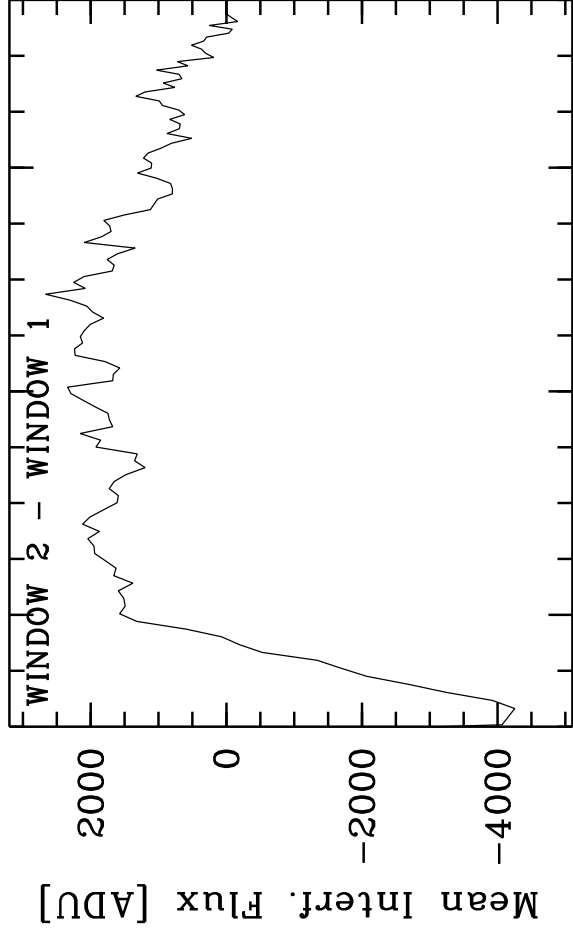

HIP79661 - TF: 2.22900E-01 2.42500E-01 2.90700E-01 2.90700E-01 1.93000E-01
 Targ: HIP79661/CAL_HIP79661_MIDI_UT3-UT4_HIGH - Stations: U2 - U3 - Mode:
 r.MIDI.2013-05-28T01:58:04.000 started: 2013-05-28T01:52:53 - Pro Science: 0000

Phot. A WINDOW 1
 Phot. A WINDOW 2

Phot. B WINDOW 1
 Phot. B WINDOW 2

PhotA1:-1.08558E+04
 PhotA2:-1.08558E+04
 PhotB1:-1.62023E+04
 PhotB2:-1.60078E+04

1.52625E+04
 6.11276E+02
 6.00067E+02
 6.00067E+02
 6.33378E+02
 6.33378E+02
 6.79124E+02
 2.02114E+03
 2.06894E+03
 3.19909E+03
 3.20467E+03