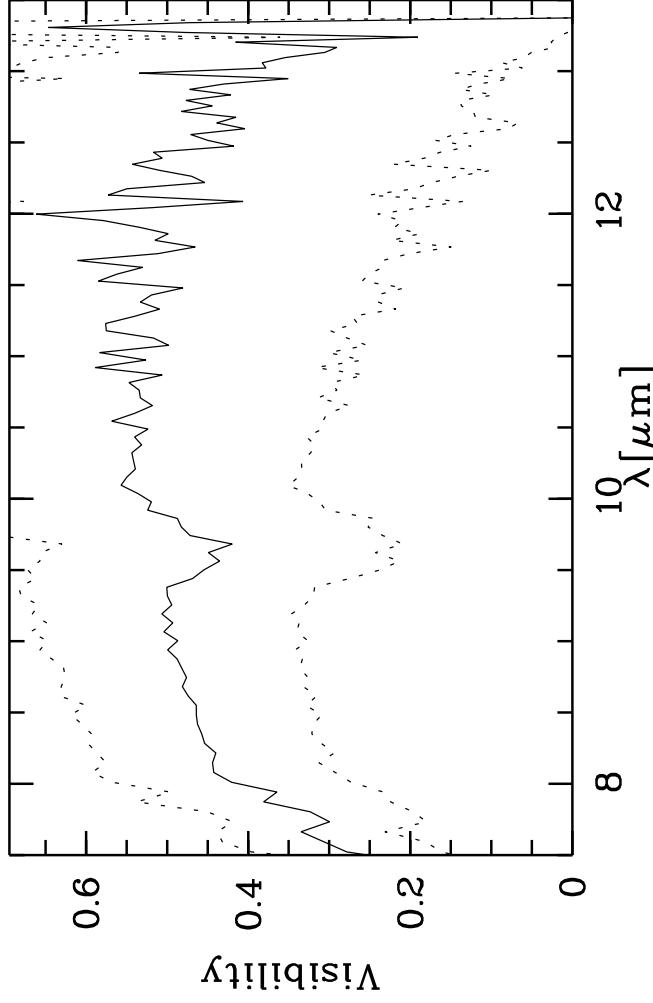

HIP79661 - TF: 2.22900E-01 2.42500E-01 2.90700E-01 2.90700E-01 1.93000E-01
 Targ: HIP79661/CAL_HIP79661_MIDI_UT3-UT4_HIGH - Stations: U2 - U3 - Mode:
 r.MIDI.2013-05-28T01:58:04.000 started: 2013-05-28T01:52:53 - Pro Science: 0000

Phot. A WINDOW 1
 Phot. A WINDOW 2

Phot. B WINDOW 1
 Phot. B WINDOW 2

PhotA1:-1.08558E+04
 PhotA2:-1.08558E+04
 PhotB1:-1.62023E+04
 PhotB2:-1.60078E+04

1.52625E+04
 6.11276E+02
 6.00067E+02
 6.00067E+02
 6.33378E+02
 6.33378E+02
 6.79124E+02
 2.02114E+03
 2.06894E+03
 3.19909E+03
 3.20467E+03