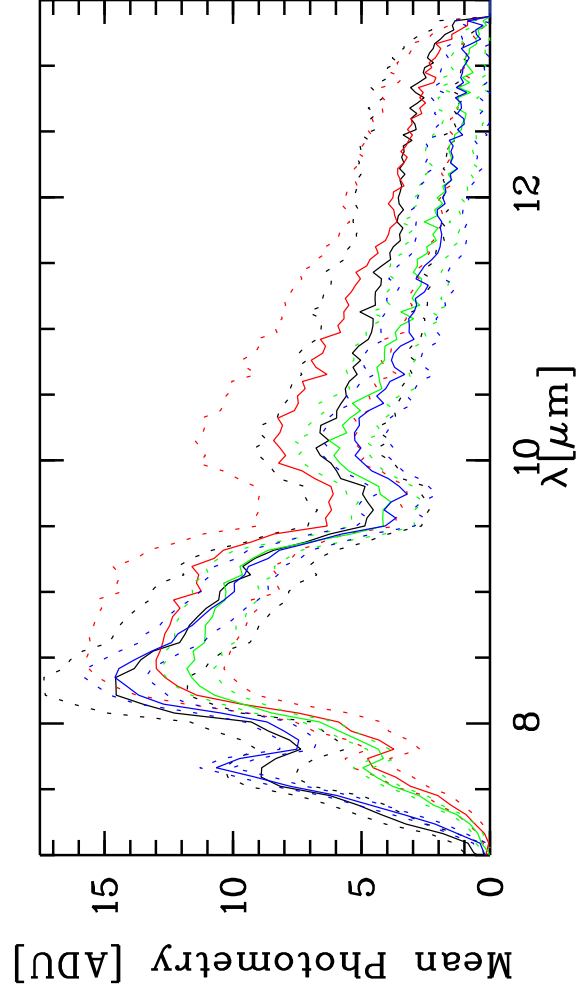

HIP79661 - TF: 3.75000E-02 3.85000E-02 3.23000E-02 3.23000E-02 3.40000E-02  
 Targ: HIP79661/CAL\_HIP79661\_MIDI\_UT3-UT4\_HIGH - Stations: U3 - U4 - Mode:  
 r.MIDI.2013-05-27T03:04:43.000 started: 2013-05-27T02:59:53 - Pro Science: 0000

Phot. A WINDOW 1  
 Phot. A WINDOW 2

PhotA1:-1.32995E+04 -1.83613E+04 -6.63067E+02 -3.15407E+03  
 PhotA2:-1.32995E+04 -1.88757E+04 -6.65576E+02 -3.30062E+03  
 PhotB1:-1.35511E+04 -1.35830E+04 -4.91657E+02 -2.51345E+03  
 PhotB2:-1.57661E+04 -1.39001E+04 -5.38635E+02 -2.58990E+03