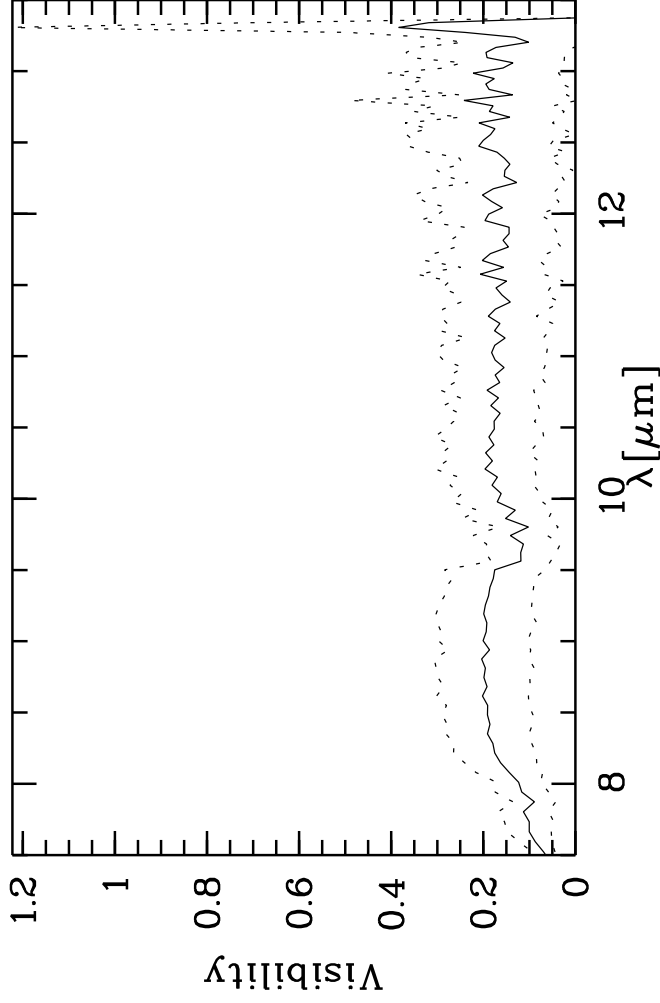

HIP79661 - TF: 3.75000E-02 3.85000E-02 3.23000E-02 3.23000E-02 3.40000E-02  
 Targ: HIP79661/CAL\_HIP79661\_MIDI\_UT3-UT4\_HIGH - Stations: U3 - U4 - Mode:  
 r.MIDI.2013-05-27T03:04:43.000 started: 2013-05-27T02:59:53 - Pro Science: 0000

Phot. A WINDOW 1  
 Phot. A WINDOW 2

PhotA1:-1.32995E+04 -1.83613E+04 -6.63067E+02 -3.15407E+03  
 PhotA2:-1.32995E+04 -1.88757E+04 -6.65576E+02 -3.30062E+03  
 PhotB1:-1.35511E+04 -1.35830E+04 -4.91657E+02 -2.51345E+03  
 PhotB2:-1.57661E+04 -1.39001E+04 -5.38635E+02 -2.58990E+03