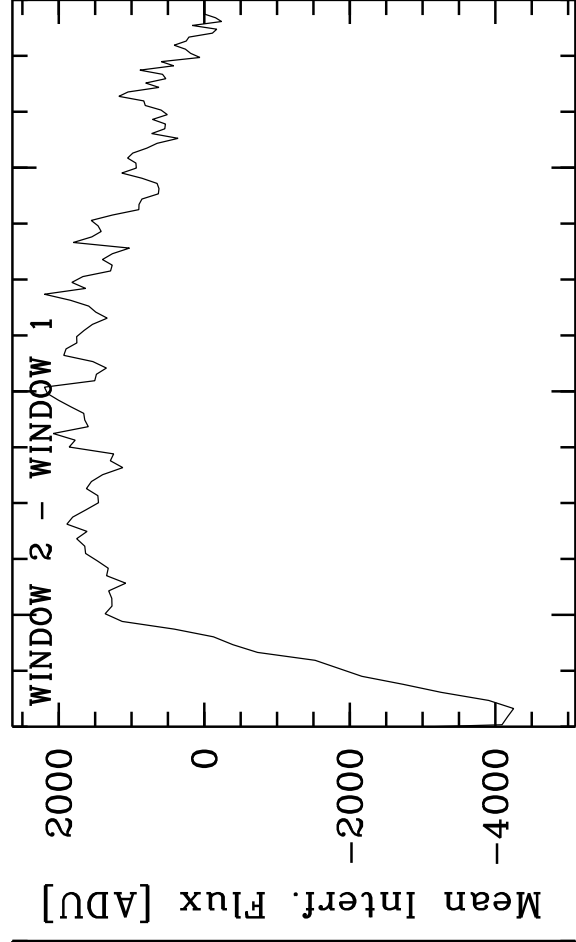

HIP79661 - TF: 3.75000E-02 3.85000E-02 3.23000E-02 3.23000E-02 3.40000E-02  
 Targ: HIP79661/CAL\_HIP79661\_MIDI\_UT3-UT4\_HIGH - Stations: U3 - U4 - Mode:  
 r.MIDI.2013-05-27T03:04:43.000 started: 2013-05-27T02:59:53 - Pro Science: 0000

Phot. A WINDOW 1  
 Phot. A WINDOW 2

PhotA1:-1.32995E+04 -1.83613E+04 -6.63067E+02 -3.15407E+03  
 PhotA2:-1.32995E+04 -1.88757E+04 -6.65576E+02 -3.30062E+03  
 PhotB1:-1.35511E+04 -1.35830E+04 -4.91657E+02 -2.51345E+03  
 PhotB2:-1.57661E+04 -1.39001E+04 -5.38635E+02 -2.58990E+03