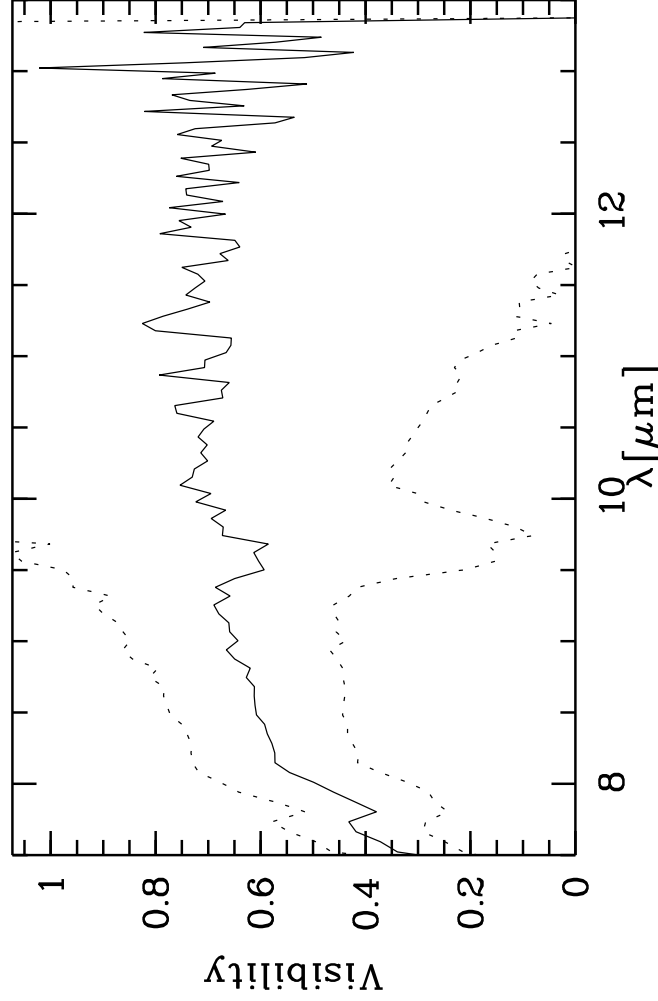

HIP79661 - TF: 3.74600E-01 4.29700E-01 5.15000E-01 5.15000E-01 5.15000E-01 5.15000E-01  
 Targ: HIP79661/CAL\_HIP79661\_MIDI\_UT3-UT4\_HIGH - Stations: U3 - U4 - Mode: r.MIDI.2013-05-27T02:24:54.000 started: 2013-05-27T02:19:06 - Pro Science: 0000

Phot. A WINDOW 1  
 Phot. A WINDOW 2  
 Phot. B WINDOW 1  
 Phot. B WINDOW 2

PhotA1:-1.78737E+04 -1.67348E+04 -4.45194E+02 -3.21544E+03  
 PhotA2:-1.78737E+04 -1.66043E+04 -4.24379E+02 -3.35169E+03  
 PhotB1:-1.22188E+04 -1.59620E+04 -4.66792E+02 -2.36738E+03  
 PhotB2:-1.23003E+04 -1.62670E+04 -5.29690E+02 -2.41580E+03