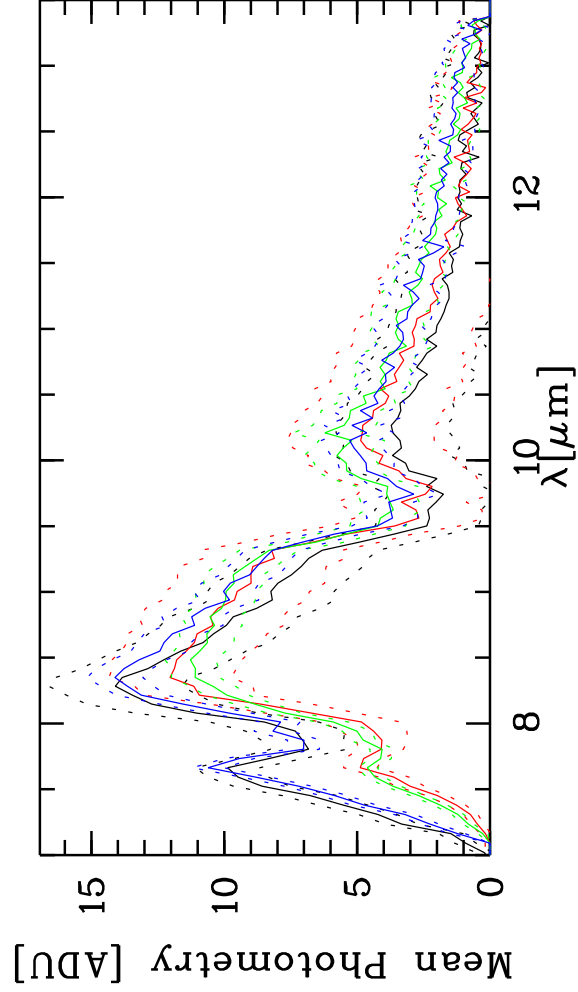

HIP79661 - TF: 3.74600E-01 4.29700E-01 5.15000E-01 5.15000E-01 5.15000E-01 5.15000E-01  
 Targ: HIP79661/CAL\_HIP79661\_MIDI\_UT3-UT4\_HIGH - Stations: U3 - U4 - Mode: r.MIDI.2013-05-27T02:24:54.000 started: 2013-05-27T02:19:06 - Pro Science: 0000

Phot. A WINDOW 1  
 Phot. A WINDOW 2  
 Phot. B WINDOW 1  
 Phot. B WINDOW 2

PhotA1:-1.78737E+04 -1.67348E+04 -4.45194E+02 -3.21544E+03  
 PhotA2:-1.78737E+04 -1.66043E+04 -4.24379E+02 -3.35169E+03  
 PhotB1:-1.22188E+04 -1.59620E+04 -4.66792E+02 -2.36738E+03  
 PhotB2:-1.23003E+04 -1.62670E+04 -5.29690E+02 -2.41580E+03