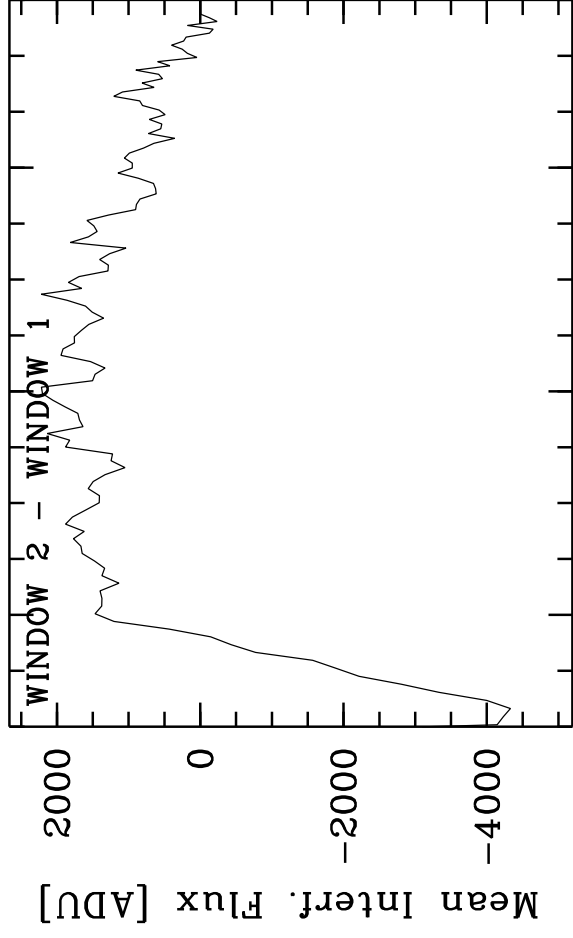

HIP79661 - TF: 7.40000E-02 8.21000E-02 7.74000E-02 7.74000E-02 1.46600E-01
 Targ: HIP79661/CAL_HIP79661_MIDI_UT3-UT4_HIGH - Stations: U3 - U4 - Mode:
 r.MIDI.2013-05-27T00:37:39.000 started: 2013-05-27T00:30:45 - Pro Science: 0000

Phot. A WINDOW 1
 Phot. A WINDOW 2
 Phot. B WINDOW 1
 Phot. B WINDOW 2

PhotA1:-1.80578E+04 -2.14495E+04 -5.54119E+02 -5.16681E+03
 PhotA2:-1.80578E+04 -2.20113E+04 -5.59181E+02 -5.49137E+03
 PhotB1:-1.38854E+04 -1.15296E+04 -3.42928E+02 -2.39917E+03
 PhotB2:-1.37497E+04 -1.19619E+04 -4.00720E+02 -2.48054E+03