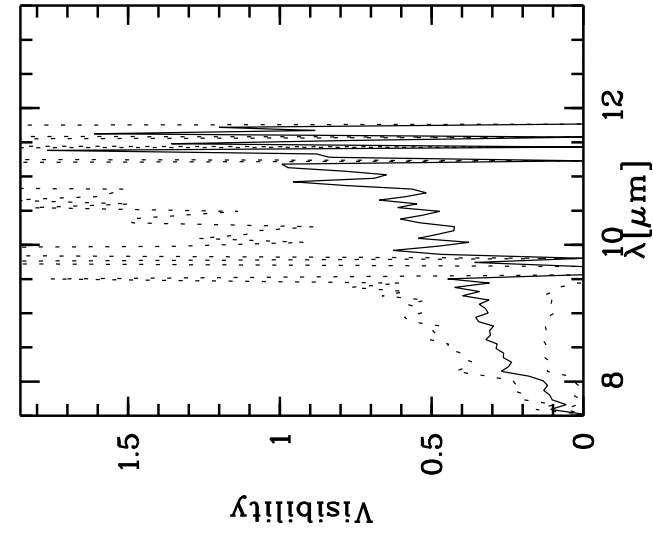

HIP79661 - TF: 8.76000E-02 1.11600E-01 2.93000E-01 2.93000E-01 -1.00000E+00

Targ: HIP79661/CAL_HIP79661_MIDI_UT3-UT4_HIGH - Stations: U3 - U4 - Mode: HIGH_S

r.MIDI.2013-05-26T23:44:39.000 started: 2013-05-26T23:39:53 - Pro Science: 0000

Phot. A WINDOW 1
Phot. A WINDOW 2

Phot. B WINDOW 1
Phot. B WINDOW 2

PhotA1:-1.61794E+04 -1.13222E+04 -1.85377E+02 -2.86325E+03
PhotA2:-1.61794E+04 -1.15320E+04 -1.74386E+02 -2.97046E+03
PhotB1:-1.25239E+04 -1.02270E+04 -2.01818E+02 -2.2169E+03
PhotB2:-1.29829E+04 -9.78095E+03 -2.47713E+02 -2.28688E+03