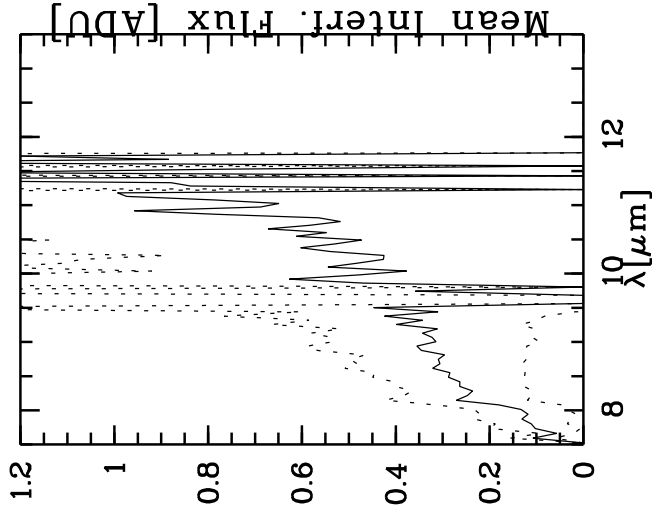

HIP79661 - TF: 8.76000E-02 1.11600E-01 2.93000E-01 2.93000E-01 -1.00000E+00

Targ: HIP79661/CAL_HIP79661_MIDI_UT3-UT4_HIGH - Stations: U3 - U4 - Mode: HIGH_S

r.MIDI.2013-05-26T23:44:39.000 started: 2013-05-26T23:39:53 - Pro Science: 0000

Phot. A WINDOW 1
Phot. A WINDOW 2

Phot. B WINDOW 1
Phot. B WINDOW 2

PhotA1:-1.61794E+04 -1.13222E+04 -1.85377E+02 -2.86325E+03
PhotA2:-1.61794E+04 -1.15320E+04 -1.74386E+02 -2.97046E+03
PhotB1:-1.25239E+04 -1.02270E+04 -2.01818E+02 -2.2169E+03
PhotB2:-1.29829E+04 -9.78095E+03 -2.47713E+02 -2.28688E+03