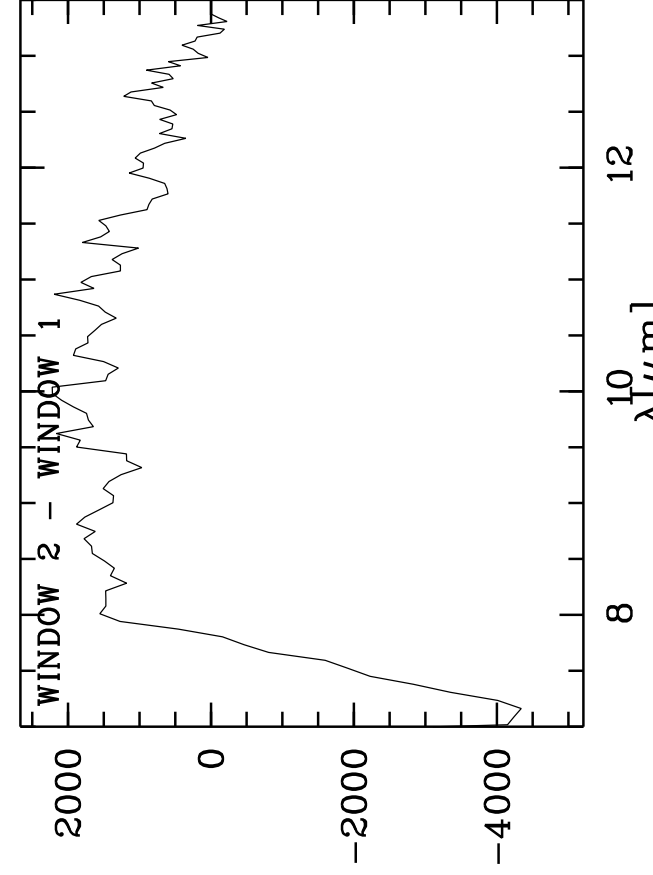

HIP79661 - TF: 8.76000E-02 1.11600E-01 2.93000E-01 2.93000E-01 -1.00000E+00

Targ: HIP79661/CAL_HIP79661_MIDI_UT3-UT4_HIGH - Stations: U3 - U4 - Mode: HIGH_S

r.MIDI.2013-05-26T23:44:39.000 started: 2013-05-26T23:39:53 - Pro Science: 0000

Phot. A WINDOW 1
Phot. A WINDOW 2

Phot. B WINDOW 1
Phot. B WINDOW 2

PhotA1:-1.61794E+04 -1.13222E+04 -1.85377E+02 -2.86325E+03
PhotA2:-1.61794E+04 -1.15320E+04 -1.74386E+02 -2.97046E+03
PhotB1:-1.25239E+04 -1.02270E+04 -2.01818E+02 -2.2169E+03
PhotB2:-1.29829E+04 -9.78095E+03 -2.47713E+02 -2.28688E+03