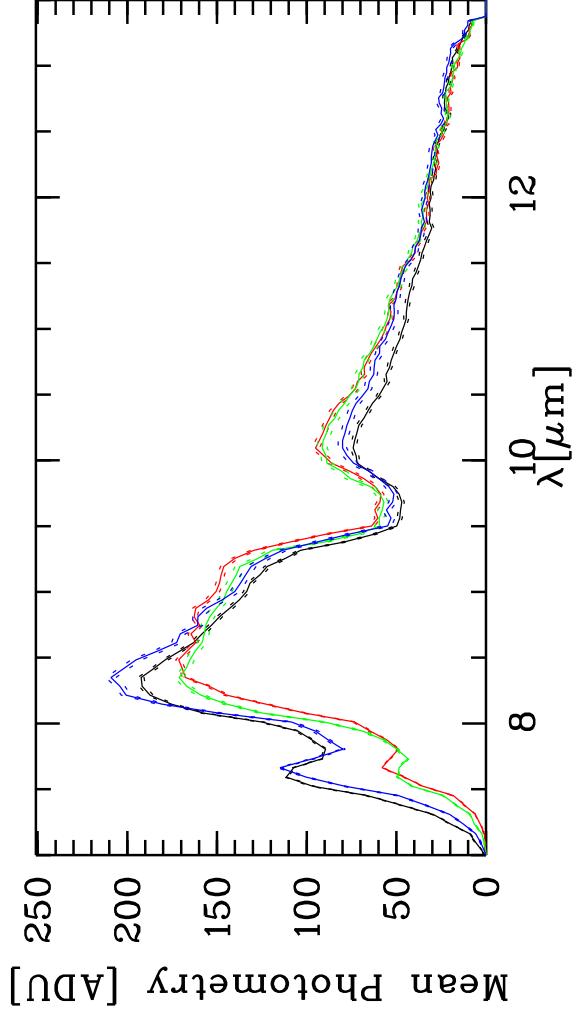

HIP72010 - TF: 2.24400E-01 2.46100E-01 3.26500E-01 3.26500E-01 4.40100E-01  
 Targ: HD129456/CAL\_HD129456\_MIDI\_UT2-UT3\_HIGH - Stations: U2 - U3 - Mode:  
 r.MIDI.2013-05-27T23:54:16.000 started: 2013-05-27T23:47:24 - Pro Science: 0000

Phot. A WINDOW 1  
 Phot. A WINDOW 2  
 Phot. B WINDOW 1  
 Phot. B WINDOW 2

PhotA1:-6.20214E+03-1.98235E+04-7.48792E+03-2.50808E+03  
 PhotA2:-6.20214E+03-2.04082E+04-7.43927E+03-2.60490E+03  
 PhotB1:-4.53708E+03-2.07771E+04-7.28895E+03-2.79414E+03  
 PhotB2:-4.56659E+03-2.14665E+04-7.84177E+03-2.84555E+03