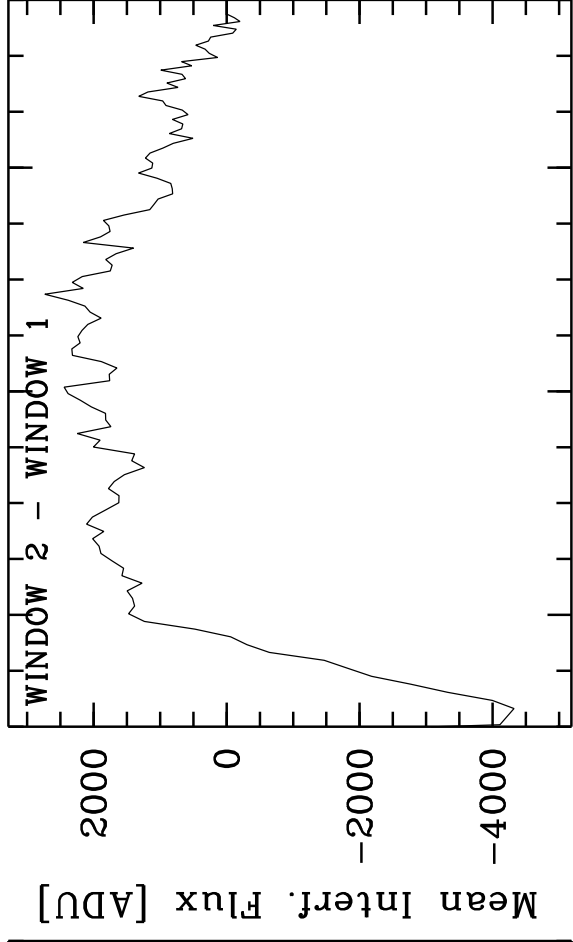

HIP72010 - TF: 2.24400E-01 2.46100E-01 3.26500E-01 3.26500E-01 4.40100E-01  
 Targ: HD129456/CAL\_HD129456\_MIDI\_UT2-UT3\_HIGH - Stations: U2 - U3 - Mode:  
 r.MIDI.2013-05-27T23:54:16.000 started: 2013-05-27T23:47:24 - Pro Science: 0000

Phot. A WINDOW 1  
 Phot. A WINDOW 2  
 Phot. B WINDOW 1  
 Phot. B WINDOW 2

PhotA1:-6.20214E+03-1.98235E+04-7.48792E+03-2.50808E+03  
 PhotA2:-6.20214E+03-2.04082E+04-7.43927E+03-2.60490E+03  
 PhotB1:-4.53708E+03-2.07771E+04-7.28895E+03-2.79414E+03  
 PhotB2:-4.56659E+03-2.14665E+04-7.84177E+03-2.84555E+03