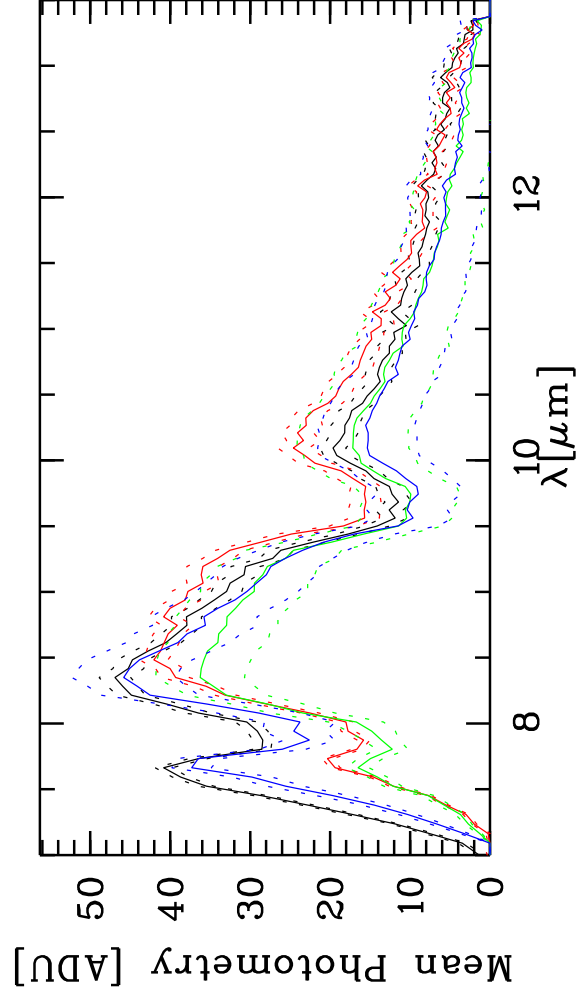

HIP38206 - TF: 5.55500E-01 5.92200E-01 7.40200E-01 7.40200E-01 1.22360E+00
 Targ: HD63696/CAL-HD58647-HD63696-BACK-NFSU- Stations: U2 - U3 - Mode
 r.MIDI.2013-12-21T08:06:24.000 started: 2013-12-21T07:57:08 - Pro Science: 0000

Phot. A WINDOW 1
 Phot. A WINDOW 2

Phot. B WINDOW 1
 Phot. B WINDOW 2

PhotA1:-1.13468E+04 -1.46243E+04 -1.98653E+03 -2.01617E+03
 PhotA2:-1.13468E+04 -1.44286E+04 -1.90168E+03 -2.01814E+03
 PhotB1:-1.47371E+04 -1.77021E+04 -1.43390E+03 -4.80064E+03
 PhotB2:-1.47042E+04 -1.80993E+04 -1.67174E+03 -4.91557E+03