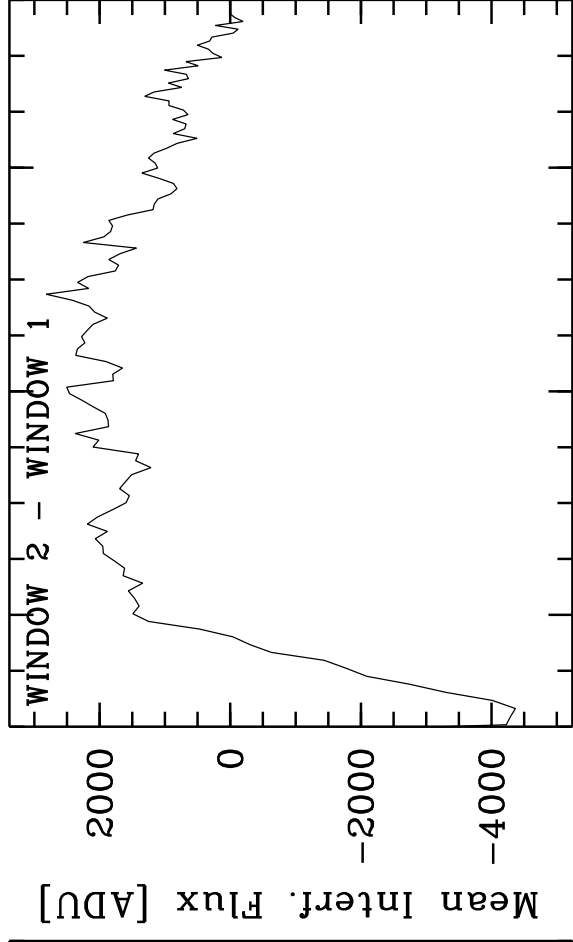

HIP38206 - TF: 5.55500E-01 5.92200E-01 7.40200E-01 7.40200E-01 1.22360E+00
 Targ: HD63696/CAL-HD58647-HD63696-BACK-NFSU- Stations: U2 - U3 - Mode
 r.MIDI.2013-12-21T08:06:24.000 started: 2013-12-21T07:57:08 - Pro Science: 0000

Phot. A WINDOW 1
 Phot. A WINDOW 2

Phot. B WINDOW 1
 Phot. B WINDOW 2

PhotA1:-1.13468E+04 -1.46243E+04 -1.98653E+03 -2.01617E+03
 PhotA2:-1.13468E+04 -1.44286E+04 -1.90168E+03 -2.01814E+03
 PhotB1:-1.47371E+04 -1.77021E+04 -1.43390E+03 -4.80064E+03
 PhotB2:-1.47042E+04 -1.80993E+04 -1.67174E+03 -4.91557E+03