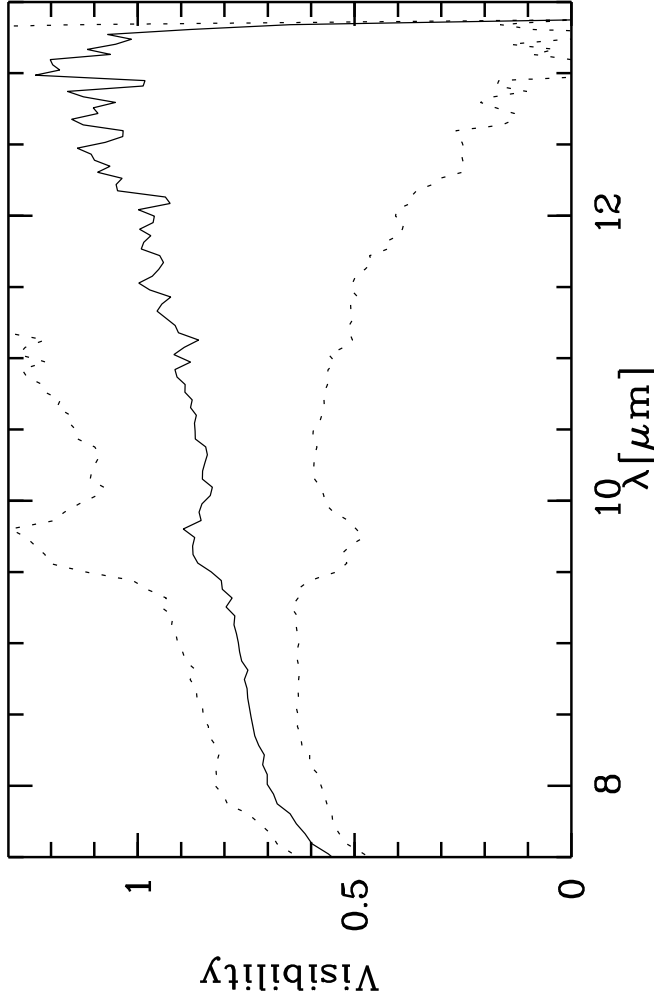

HIP38206 - TF: 5.55500E-01 5.92200E-01 7.40200E-01 7.40200E-01 1.22360E+00  
 Targ: HD63696/CAL-HD58647-HD63696-BACK-NFSU- Stations: U2 - U3 - Mode  
 r.MIDI.2013-12-21T08:06:24.000 started: 2013-12-21T07:57:08 - Pro Science: 0000

Phot. A WINDOW 1  
 Phot. A WINDOW 2

Phot. B WINDOW 1  
 Phot. B WINDOW 2

PhotA1:-1.13468E+04 -1.46243E+04 -1.98653E+03 -2.01617E+03  
 PhotA2:-1.13468E+04 -1.44286E+04 -1.90168E+03 -2.01814E+03  
 PhotB1:-1.47371E+04 -1.77021E+04 -1.43390E+03 -4.80064E+03  
 PhotB2:-1.47042E+04 -1.80993E+04 -1.67174E+03 -4.91557E+03