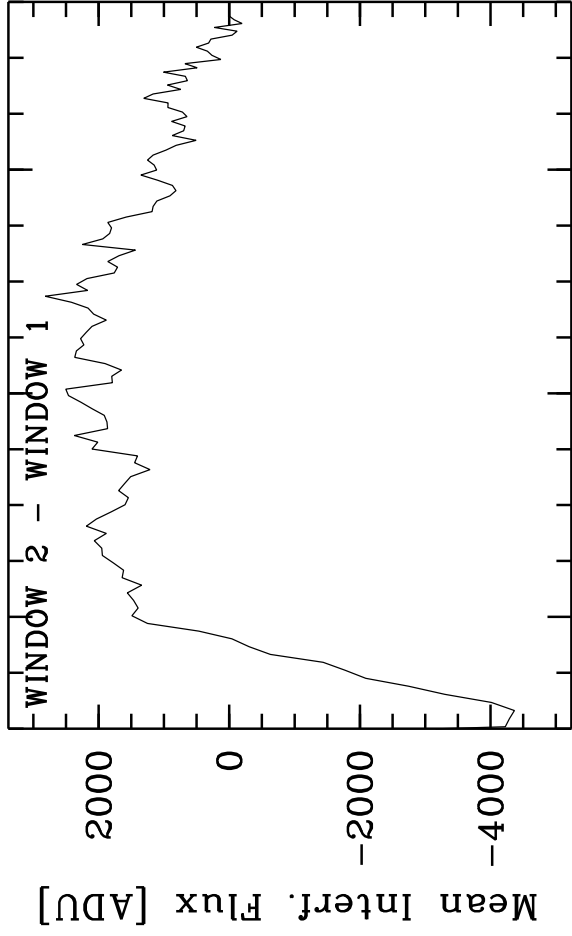

HIP38206 - TF: 5.55500E-01 5.92200E-01 7.40200E-01 7.40200E-01 1.22360E+00  
 Targ: HD63696/CAL-HD58647-HD63696-BACK-NFSU- Stations: U2 - U3 - Mode  
 r.MIDI.2013-12-21T08:06:24.000 started: 2013-12-21T07:57:08 - Pro Science: 0000

Phot. A WINDOW 1  
 Phot. A WINDOW 2

Phot. B WINDOW 1  
 Phot. B WINDOW 2

PhotA1:-1.13468E+04 -1.46243E+04 -1.98653E+03 -2.01617E+03  
 PhotA2:-1.13468E+04 -1.44286E+04 -1.90168E+03 -2.01814E+03  
 PhotB1:-1.47371E+04 -1.77021E+04 -1.43390E+03 -4.80064E+03  
 PhotB2:-1.47042E+04 -1.80993E+04 -1.67174E+03 -4.91557E+03