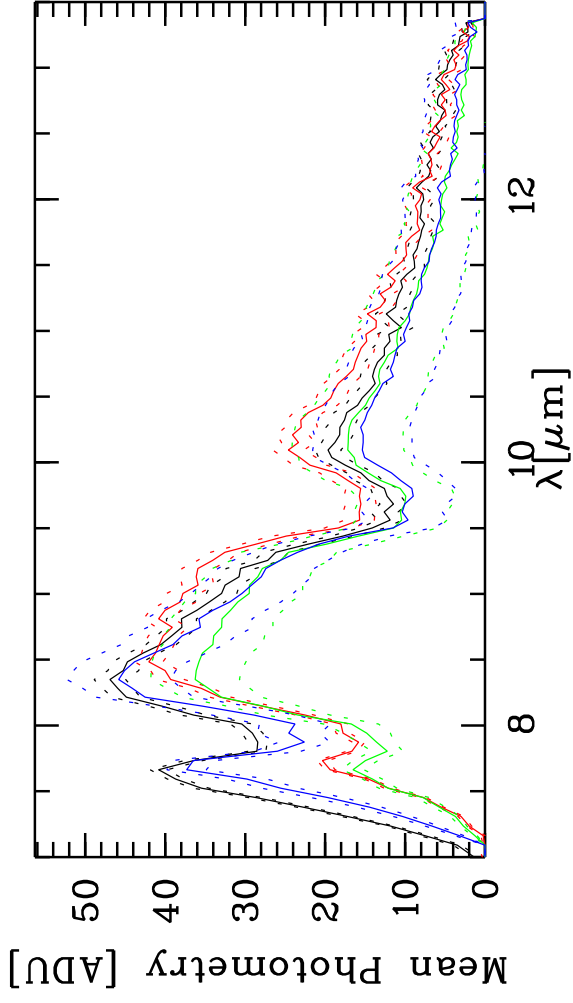

HIP38206 - TF: 5.55500E-01 5.92200E-01 7.40200E-01 7.40200E-01 1.22360E+00  
 Targ: HD63696/CAL-HD58647-HD63696-BACK-NFSU- Stations: U2 - U3 - Mode  
 r.MIDI.2013-12-21T08:06:24.000 started: 2013-12-21T07:57:08 - Pro Science: 0000

Phot. A WINDOW 1  
 Phot. A WINDOW 2

Phot. B WINDOW 1  
 Phot. B WINDOW 2

PhotA1:-1.13468E+04 -1.46243E+04 -1.98653E+03 -2.01617E+03  
 PhotA2:-1.13468E+04 -1.44286E+04 -1.90168E+03 -2.01814E+03  
 PhotB1:-1.47371E+04 -1.77021E+04 -1.43390E+03 -4.80064E+03  
 PhotB2:-1.47042E+04 -1.80993E+04 -1.67174E+03 -4.91557E+03