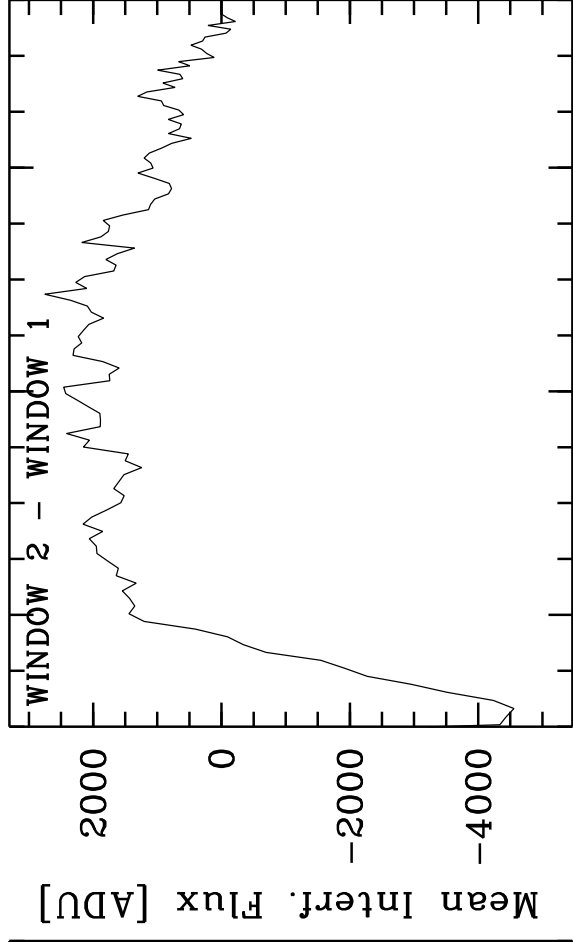

HIP25737 - TF: 5.48900E-01 5.68500E-01 6.04700E-01 6.04700E-01 6.60800E-01 6.60800E-01  
 Targ: HD36167/CAL-NYORI-HD36167-BACK-NFSU - Stations: U2 - U3 - Mode: HI  
 r.MIDI.2013-12-21T04:37:00.000 started: 2013-12-21T04:27:21 - Pro Science: 0000

PhotA1:-7.17820E+03-1.84180E+04-6.50773E+03-2.00551E+03  
 PhotA2:-7.17820E+03-1.88579E+04-6.48468E+03-2.03325E+03  
 PhotB1:-1.13320E+04-1.64749E+04-5.80179E+03-2.05229E+03  
 PhotB2:-1.03649E+04-1.66080E+04-6.34412E+03-2.05012E+03