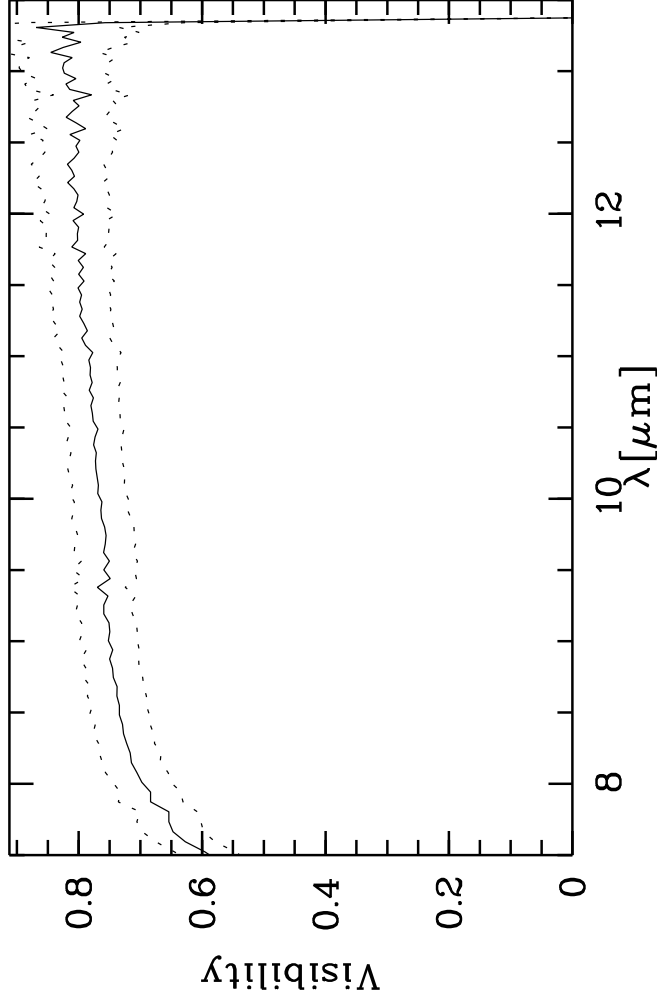

HIP25737 - TF: 5.48900E-01 5.68500E-01 6.04700E-01 6.04700E-01 6.60800E-01 6.60800E-01  
 Targ: HD36167/CAL-NYORI-HD36167-BACK-NFSU - Stations: U2 - U3 - Mode: HI  
 r.MIDI.2013-12-21T04:37:00.000 started: 2013-12-21T04:27:21 - Pro Science: 0000

PhotA1:-7.17820E+03-1.84180E+04-6.50773E+03-2.00551E+03  
 PhotA2:-7.17820E+03-1.88579E+04-6.48468E+03-2.03325E+03  
 PhotB1:-1.13320E+04-1.64749E+04-5.80179E+03-2.05229E+03  
 PhotB2:-1.03649E+04-1.66080E+04-6.34412E+03-2.05012E+03