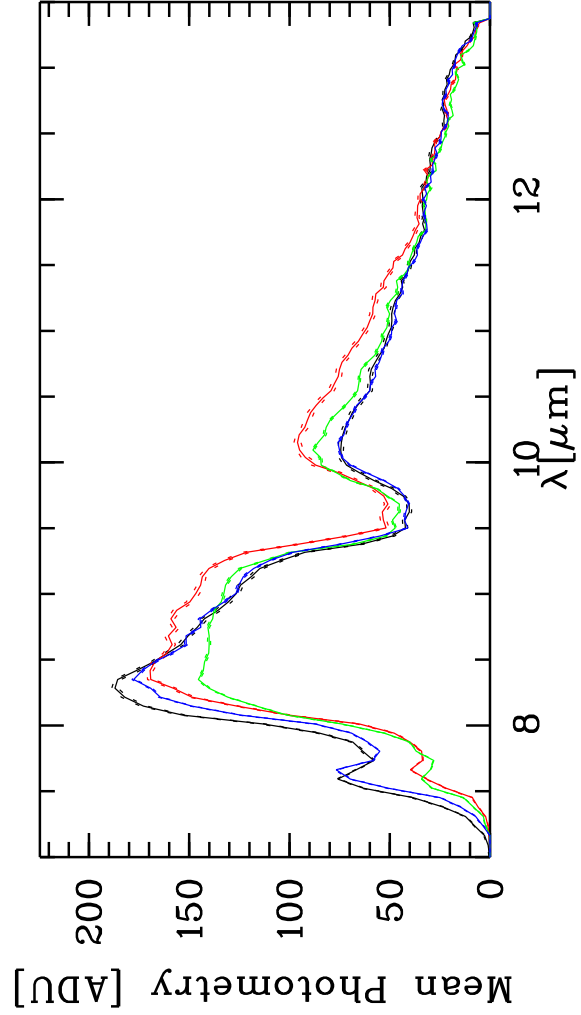

Targ: HD168339/CAL_FAIRALL_51 - Stations: U3 - U4 - Mode: HIGH_SENS/PRISM
 r.MIDI.2013-08-19T05:08:20.000 started: 2013-08-19T05:02:37 - Pro Science: 0000

Phot. A WINDOW 1
 Phot. A WINDOW 2
 Phot. B WINDOW 1
 Phot. B WINDOW 2

PhotA1:-5.21358E+03-1.79101E+04-7.01894E+03-1.93819E+03
 PhotA2:-5.21358E+03-1.77443E+04-7.29533E+03-2.01094E+03
 PhotB1:-3.89380E+03-1.59610E+04-6.39920E+03-1.6911E+03
 PhotB2:-3.64623E+03-1.58034E+04-6.70810E+03-1.71273E+03