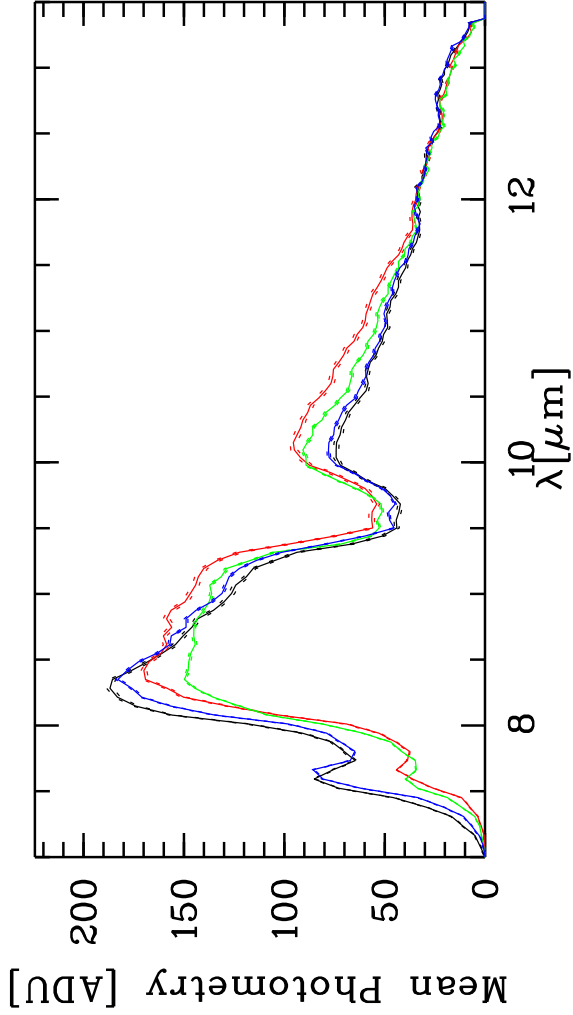

Targ: HD168339/CAL_FAIRALL_51 - Stations: U3 - U4 - Mode: HIGH_SENS/PRISM
 r.MIDI.2013-08-19T04:10:42.000 started: 2013-08-19T03:56:57 - Pro Science: 0000

Phot. A WINDOW 1
 Phot. A WINDOW 2
 Phot. B WINDOW 1
 Phot. B WINDOW 2

PhotA1:-6.97791E+03-1.77755E+04-7.14901E+03-1.85671E+03
 PhotA2:-6.97791E+03-1.79259E+04-7.41463E+03-1.93617E+03
 PhotB1:-6.63913E+03-1.60003E+04-6.71315E+03-1.67111E+03
 PhotB2:-1.12716E+04-1.62160E+04-7.08396E+03-1.70983E+03