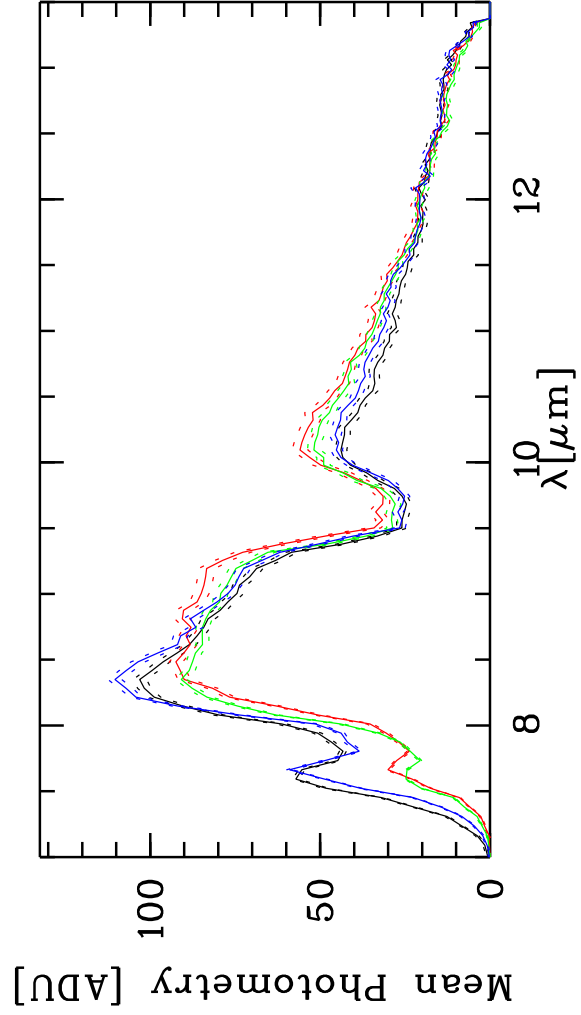

Targ: HD321898/CAL_HD321898_MIDI_UT3-UT4_HIGH - Stations: U2 - U3 - Mode: r.MIDI.2013-05-28T01:04:18.000 started: 2013-05-28T00:59:49 - Pro Science: 0000

Phot. A WINDOW 1
 Phot. A WINDOW 2
 Phot. B WINDOW 1
 Phot. B WINDOW 2

PhotA1:-1.00754E+04
 PhotA2:-1.00754E+04
 PhotB1:-7.80587E+03
 PhotB2:-1.29848E+04

1.70606E+04
 4.23090E+03
 4.28202E+03
 4.00365E+03
 4.27303E+03

2.69134E+03
 2.83303E+03
 2.48461E+03
 2.55372E+03