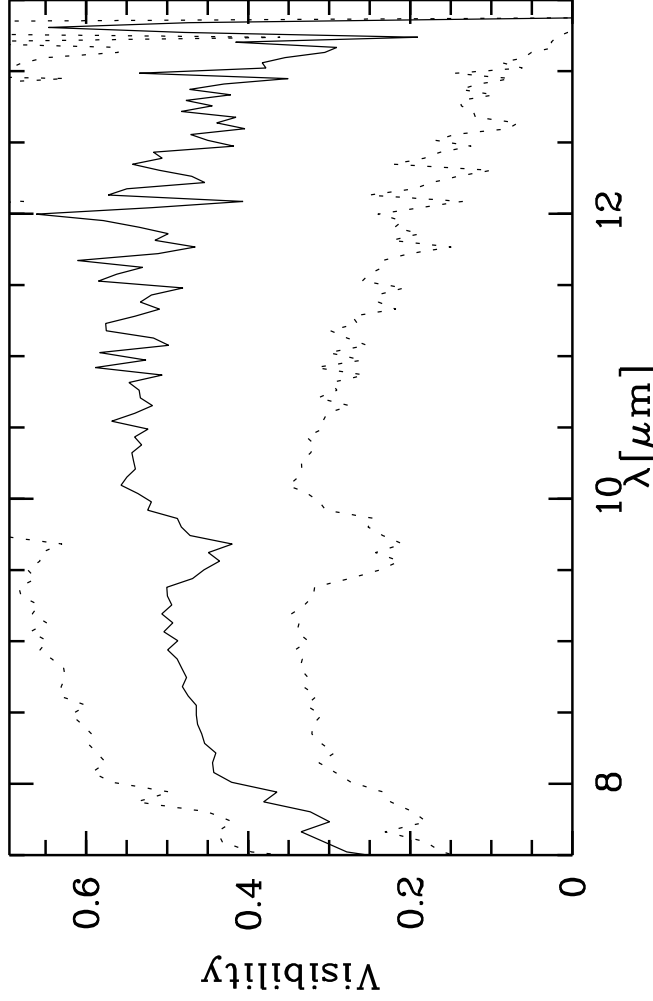

HIP79661 - TF: 2.22900E-01 2.42500E-01 2.90700E-01 2.90700E-01 1.93000E-01  
 Targ: HIP79661/CAL\_HIP79661\_MIDI\_UT3-UT4\_HIGH - Stations: U2 - U3 - Mode:  
 r.MIDI.2013-05-28T01:58:04.000 started: 2013-05-28T01:52:53 - Pro Science: 0000

Phot. A WINDOW 1  
 Phot. A WINDOW 2

Phot. B WINDOW 1  
 Phot. B WINDOW 2

PhotA1:-1.08558E+04 -1.52625E+04 -6.11276E+02 -2.02114E+03  
 PhotA2:-1.08558E+04 -1.56322E+04 -6.00067E+02 -2.06894E+03  
 PhotB1:-1.62023E+04 -1.37320E+04 -6.33378E+02 -3.19909E+03  
 PhotB2:-1.60078E+04 -1.32299E+04 -6.79124E+02 -3.20467E+03