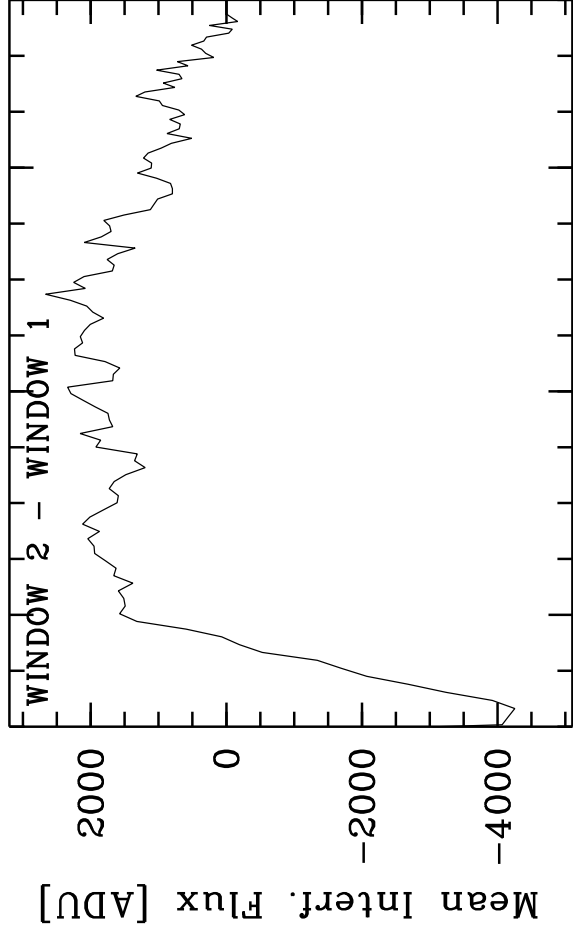

HIP79661 - TF: 2.22900E-01 2.42500E-01 2.90700E-01 2.90700E-01 1.93000E-01  
 Targ: HIP79661/CAL\_HIP79661\_MIDI\_UT3-UT4\_HIGH - Stations: U2 - U3 - Mode:  
 r.MIDI.2013-05-28T01:58:04.000 started: 2013-05-28T01:52:53 - Pro Science: 0000

Phot. A WINDOW 1  
 Phot. A WINDOW 2

Phot. B WINDOW 1  
 Phot. B WINDOW 2

PhotA1:-1.08558E+04 -1.52625E+04 -6.11276E+02 -2.02114E+03  
 PhotA2:-1.08558E+04 -1.56322E+04 -6.00067E+02 -2.06894E+03  
 PhotB1:-1.62023E+04 -1.37320E+04 -6.33378E+02 -3.19909E+03  
 PhotB2:-1.60078E+04 -1.32299E+04 -6.79124E+02 -3.20467E+03