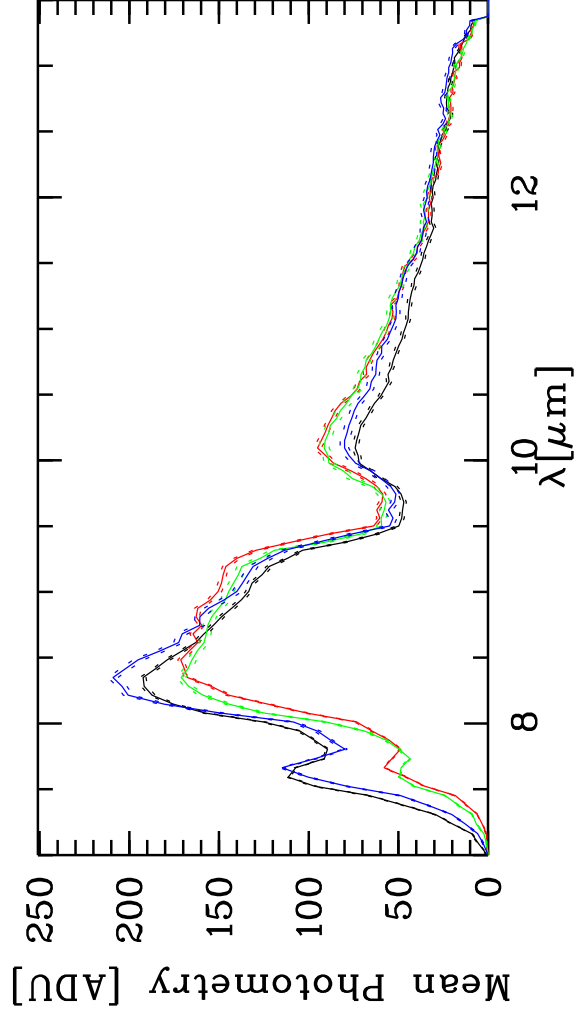

HIP72010 - TF: 2.24400E-01 2.46100E-01 3.26500E-01 3.26500E-01 4.40100E-01  
 Targ: HD129456/CAL\_HD129456\_MIDI\_UT2-UT3\_HIGH - Stations: U2 - U3 - Mode:  
 r.MIDI.2013-05-27T23:54:16.000 started: 2013-05-27T23:47:24 - Pro Science: 0000

Phot. A WINDOW 1  
 Phot. A WINDOW 2

Phot. B WINDOW 1  
 Phot. B WINDOW 2

PhotA1:-6.20214E+03-1.98235E+04-7.48792E+03-2.50808E+03  
 PhotA2:-6.20214E+03-2.04082E+04-7.43927E+03-2.60490E+03  
 PhotB1:-4.53708E+03-2.07771E+04-7.28895E+03-2.79414E+03  
 PhotB2:-4.56659E+03-2.14665E+04-7.84177E+03-2.84555E+03