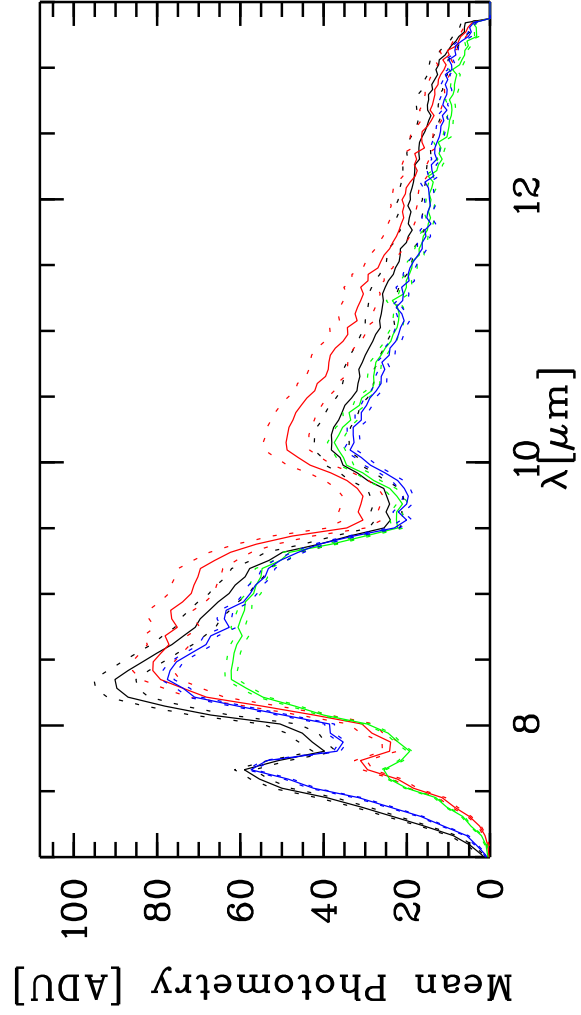

Targ: HD321898/CAL_HD321898_MIDI_UT3-UT4_HIGH - Stations: U3 - U4 - Mode: r.MIDI.2013-05-27T01:14:16.000 started: 2013-05-27T01:09:48 - Pro Science: 0000

Phot. A WINDOW 1
 Phot. A WINDOW 2
 Phot. B WINDOW 1
 Phot. B WINDOW 2

PhotA1:-1.89923E+04 -2.48131E+04 -4.00495E+03 -4.74978E+03
 PhotA2:-1.89923E+04 -2.59764E+04 -4.05531E+03 -5.01989E+03
 PhotB1:-8.54293E+03 -1.34946E+04 -2.93687E+03 -2.33369E+03
 PhotB2:-1.19780E+04 -1.40567E+04 -3.29814E+03 -2.42866E+03