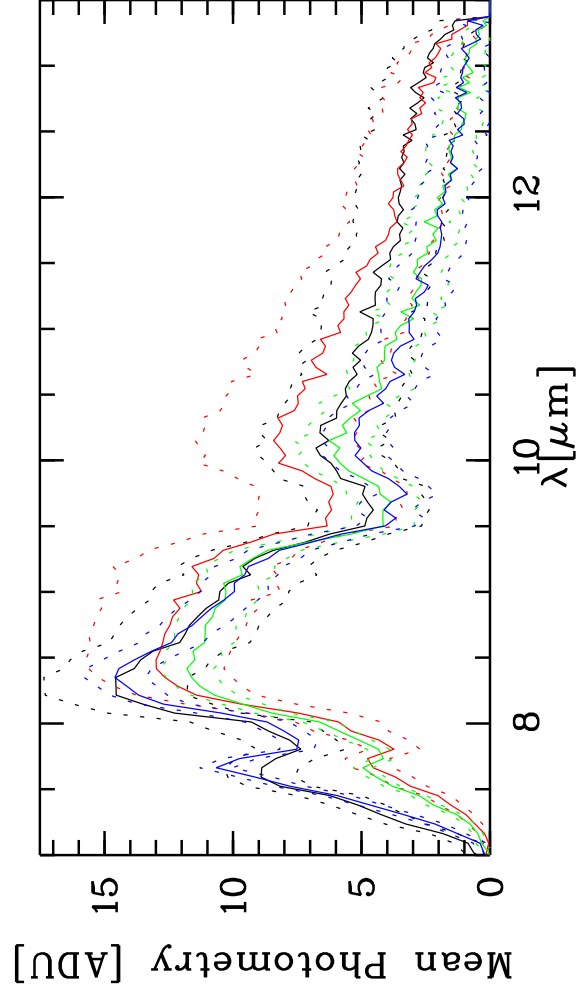

HIP79661 - TF: 3.75000E-02 3.85000E-02 3.23000E-02 3.23000E-02 3.40000E-02  
 Targ: HIP79661/CAL\_HIP79661\_MIDI\_UT3-UT4\_HIGH - Stations: U3 - U4 - Mode:  
 r.MIDI.2013-05-27T03:04:43.000 started: 2013-05-27T02:59:53 - Pro Science: 0000

Phot. A WINDOW 1  
 Phot. A WINDOW 2

Phot. B WINDOW 1  
 Phot. B WINDOW 2

PhotA1:-1.32995E+04 -1.83613E+04 -6.63067E+02 -3.15407E+03  
 PhotA2:-1.32995E+04 -1.88757E+04 -6.65576E+02 -3.30062E+03  
 PhotB1:-1.35511E+04 -1.35830E+04 -4.91657E+02 -2.51345E+03  
 PhotB2:-1.57661E+04 -1.39001E+04 -5.38635E+02 -2.58990E+03