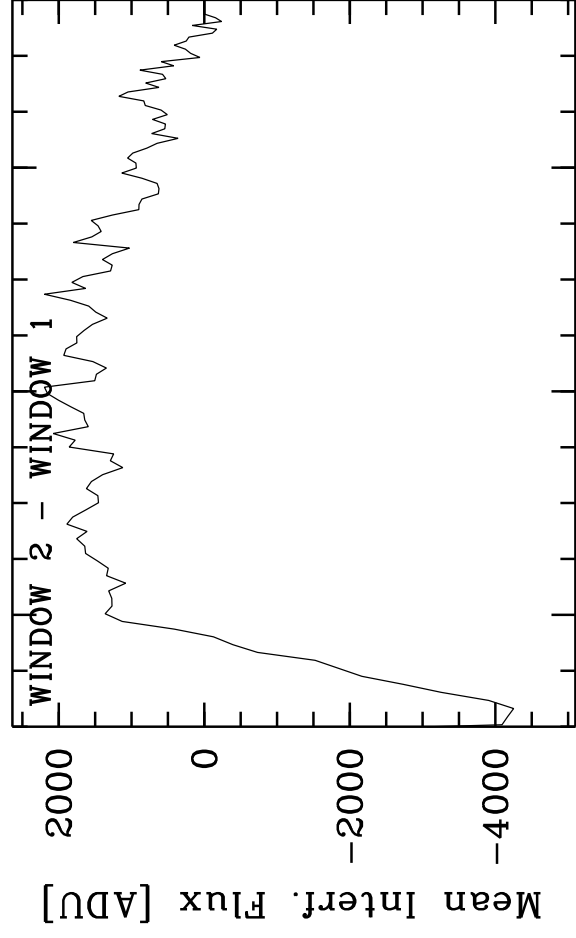

HIP79661 - TF: 3.75000E-02 3.85000E-02 3.23000E-02 3.23000E-02 3.40000E-02  
 Targ: HIP79661/CAL\_HIP79661\_MIDI\_UT3-UT4\_HIGH - Stations: U3 - U4 - Mode:  
 r.MIDI.2013-05-27T03:04:43.000 started: 2013-05-27T02:59:53 - Pro Science: 0000

Phot. A WINDOW 1  
 Phot. A WINDOW 2

Phot. B WINDOW 1  
 Phot. B WINDOW 2

PhotA1:-1.32995E+04 -1.83613E+04 -6.63067E+02 -3.15407E+03  
 PhotA2:-1.32995E+04 -1.88757E+04 -6.65576E+02 -3.30062E+03  
 PhotB1:-1.35511E+04 -1.35830E+04 -4.91657E+02 -2.51345E+03  
 PhotB2:-1.57661E+04 -1.39001E+04 -5.38635E+02 -2.58990E+03