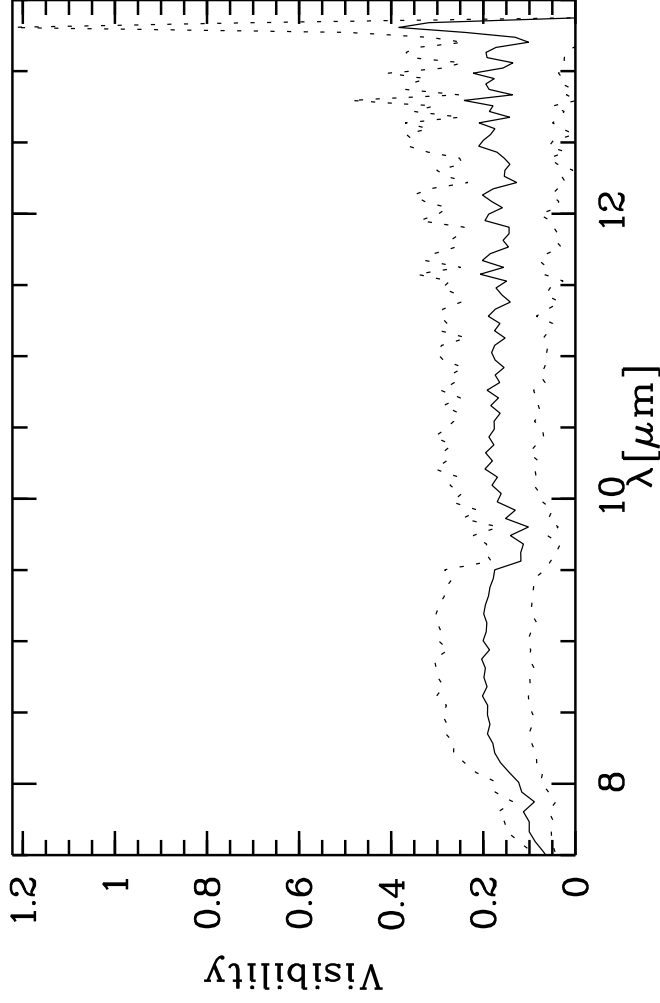

HIP79661 - TF: 3.75000E-02 3.85000E-02 3.23000E-02 3.23000E-02 3.40000E-02  
 Targ: HIP79661/CAL\_HIP79661\_MIDI\_UT3-UT4\_HIGH - Stations: U3 - U4 - Mode:  
 r.MIDI.2013-05-27T03:04:43.000 started: 2013-05-27T02:59:53 - Pro Science: 0000

Phot. A WINDOW 1  
 Phot. A WINDOW 2

Phot. B WINDOW 1  
 Phot. B WINDOW 2

PhotA1:-1.32995E+04 -1.83613E+04 -6.63067E+02 -3.15407E+03  
 PhotA2:-1.32995E+04 -1.88757E+04 -6.65576E+02 -3.30062E+03  
 PhotB1:-1.35511E+04 -1.35830E+04 -4.91657E+02 -2.51345E+03  
 PhotB2:-1.57661E+04 -1.39001E+04 -5.38635E+02 -2.58990E+03