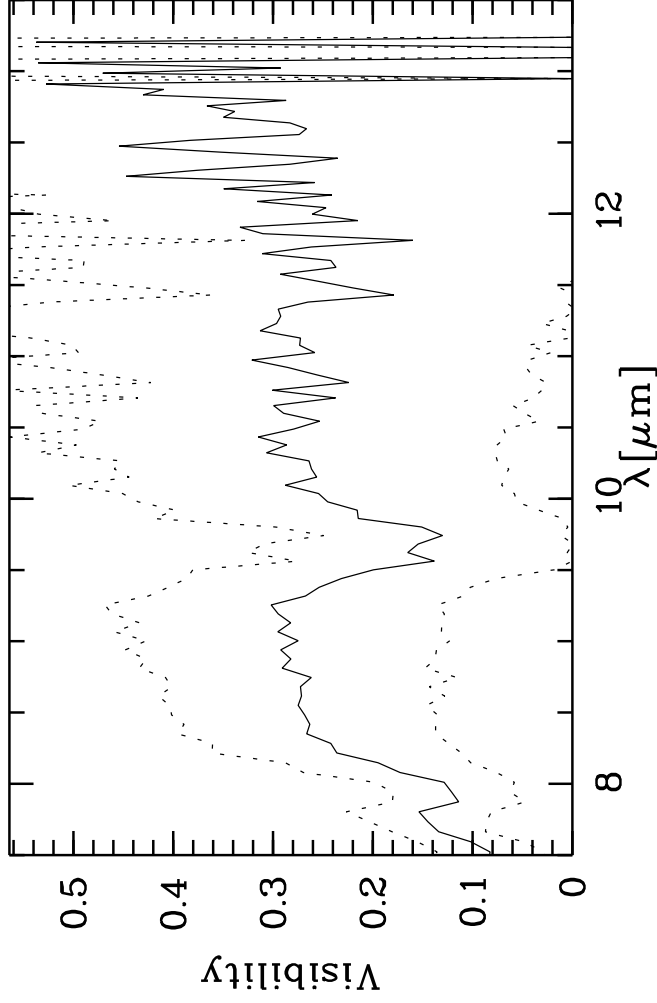

HIP79661 - TF: 7.40000E-02 8.21000E-02 7.74000E-02 7.74000E-02 1.46600E-01
 Targ: HIP79661/CAL_HIP79661_MIDI_UT3-UT4_HIGH - Stations: U3 - U4 - Mode:
 r.MIDI.2013-05-27T00:37:39.000 started: 2013-05-27T00:30:45 - Pro Science: 0000

Phot. A WINDOW 1
 Phot. A WINDOW 2
 Phot. B WINDOW 1
 Phot. B WINDOW 2

PhotA1:-1.80578E+04 -2.14495E+04 -5.54119E+02 -5.16681E+03
 PhotA2:-1.80578E+04 -2.20113E+04 -5.59181E+02 -5.49137E+03
 PhotB1:-1.38854E+04 -1.15296E+04 -3.42928E+02 -2.39917E+03
 PhotB2:-1.37497E+04 -1.19619E+04 -4.00720E+02 -2.48054E+03