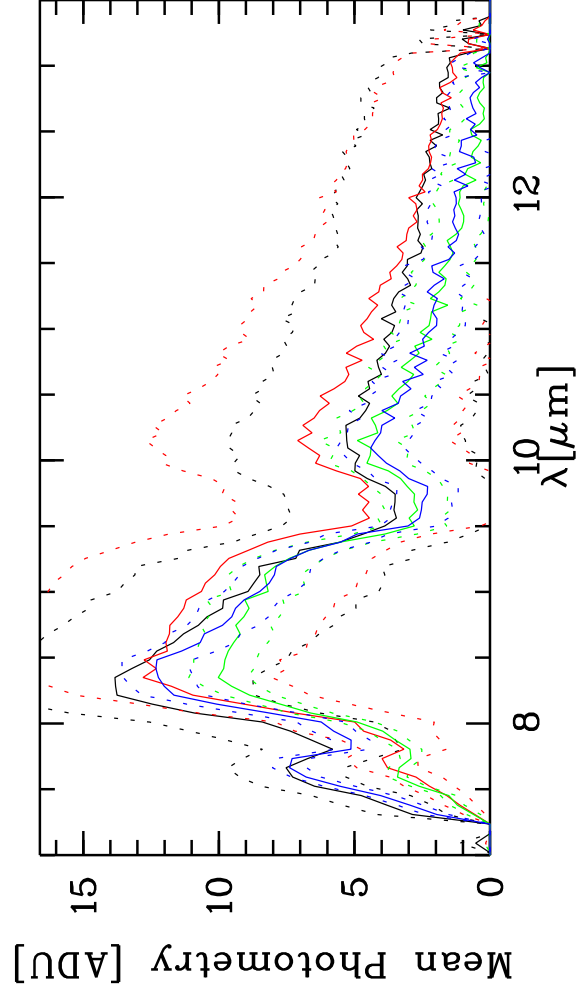

HIP79661 - TF: 7.40000E-02 8.21000E-02 7.74000E-02 7.74000E-02 1.46600E-01
 Targ: HIP79661/CAL_HIP79661_MIDI_UT3-UT4_HIGH - Stations: U3 - U4 - Mode:
 r.MIDI.2013-05-27T00:37:39.000 started: 2013-05-27T00:30:45 - Pro Science: 0000

Phot. A WINDOW 1
 Phot. A WINDOW 2
 Phot. B WINDOW 1
 Phot. B WINDOW 2

PhotA1:-1.80578E+04 -2.14495E+04 -5.54119E+02 -5.16681E+03
 PhotA2:-1.80578E+04 -2.20113E+04 -5.59181E+02 -5.49137E+03
 PhotB1:-1.38854E+04 -1.15296E+04 -3.42928E+02 -2.39917E+03
 PhotB2:-1.37497E+04 -1.19619E+04 -4.00720E+02 -2.48054E+03