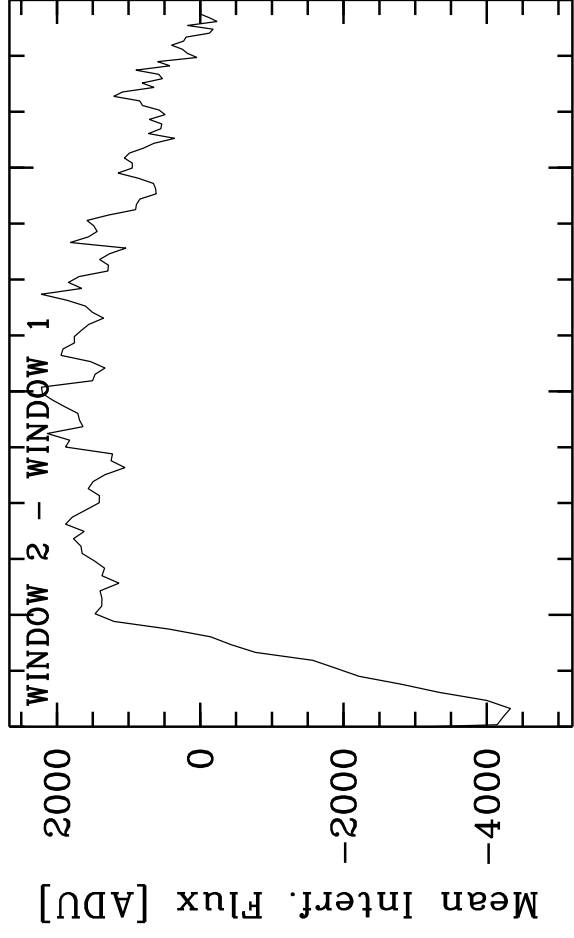

HIP79661 - TF: 7.40000E-02 8.21000E-02 7.74000E-02 7.74000E-02 1.46600E-01
 Targ: HIP79661/CAL_HIP79661_MIDI_UT3-UT4_HIGH - Stations: U3 - U4 - Mode:
 r.MIDI.2013-05-27T00:37:39.000 started: 2013-05-27T00:30:45 - Pro Science: 0000

Phot. A WINDOW 1
 Phot. A WINDOW 2
 Phot. B WINDOW 1
 Phot. B WINDOW 2

PhotA1:-1.80578E+04 -2.14495E+04 -5.54119E+02 -5.16681E+03
 PhotA2:-1.80578E+04 -2.20113E+04 -5.59181E+02 -5.49137E+03
 PhotB1:-1.38854E+04 -1.15296E+04 -3.42928E+02 -2.39917E+03
 PhotB2:-1.37497E+04 -1.19619E+04 -4.00720E+02 -2.48054E+03