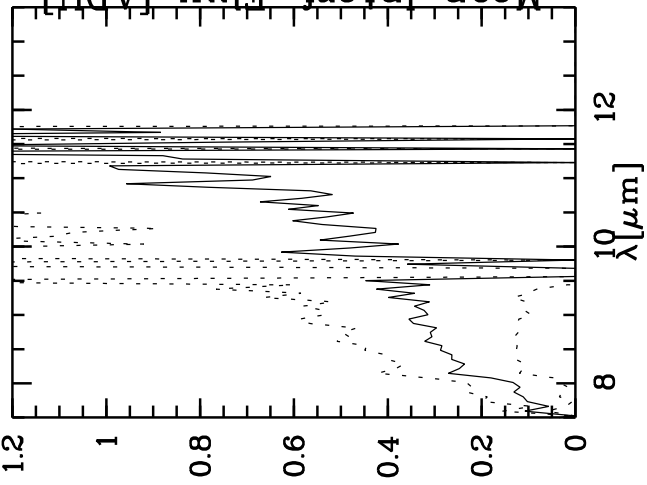

HIP79661 - TF: 8.76000E-02 1.11600E-01 2.93000E-01 2.93000E-01 -1.00000E+00
 Targ: HIP79661/CAL_HIP79661_MIDI_UT3-UT4_HIGH - Stations: U3 - U4 - Mode: HIGH_S
 r.MIDI.2013-05-26T23:44:39.000 started: 2013-05-26T23:39:53 - Pro Science: 0000

Phot. A WINDOW 1
 Phot. A WINDOW 2

Phot. B WINDOW 1
 Phot. B WINDOW 2

PhotA1:-1.61794E+04 -1.13222E+04 -1.85377E+02 -2.86325E+03
 PhotA2:-1.61794E+04 -1.15320E+04 -1.74386E+02 -2.97046E+03
 PhotB1:-1.25239E+04 -1.02270E+04 -2.01818E+02 -2.2169E+03
 PhotB2:-1.29829E+04 -9.78095E+03 -2.47713E+02 -2.28688E+03