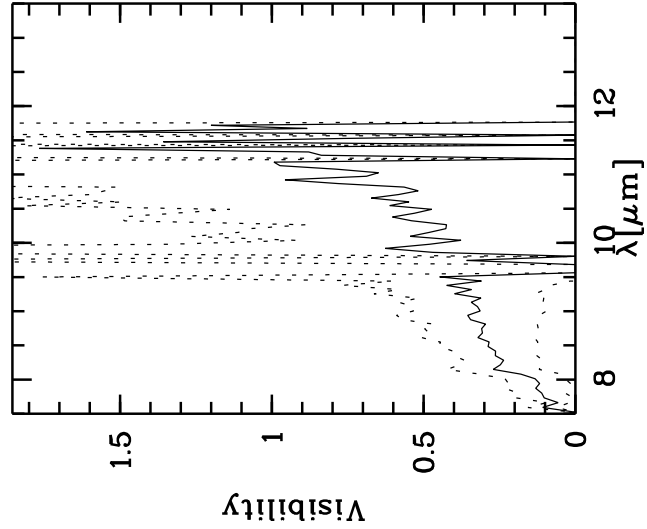

HIP79661 - TF: 8.76000E-02 1.11600E-01 2.93000E-01 2.93000E-01 -1.00000E+00
 Targ: HIP79661/CAL_HIP79661_MIDI_UT3-UT4_HIGH - Stations: U3 - U4 - Mode: HIGH_S
 r.MIDI.2013-05-26T23:44:39.000 started: 2013-05-26T23:39:53 - Pro Science: 0000

Phot. A WINDOW 1
 Phot. A WINDOW 2

Phot. B WINDOW 1
 Phot. B WINDOW 2

PhotA1:-1.61794E+04 -1.13222E+04 -1.85377E+02 -2.86325E+03
 PhotA2:-1.61794E+04 -1.15320E+04 -1.74386E+02 -2.97046E+03
 PhotB1:-1.25239E+04 -1.02270E+04 -2.01818E+02 -2.2169E+03
 PhotB2:-1.29829E+04 -9.78095E+03 -2.47713E+02 -2.28688E+03