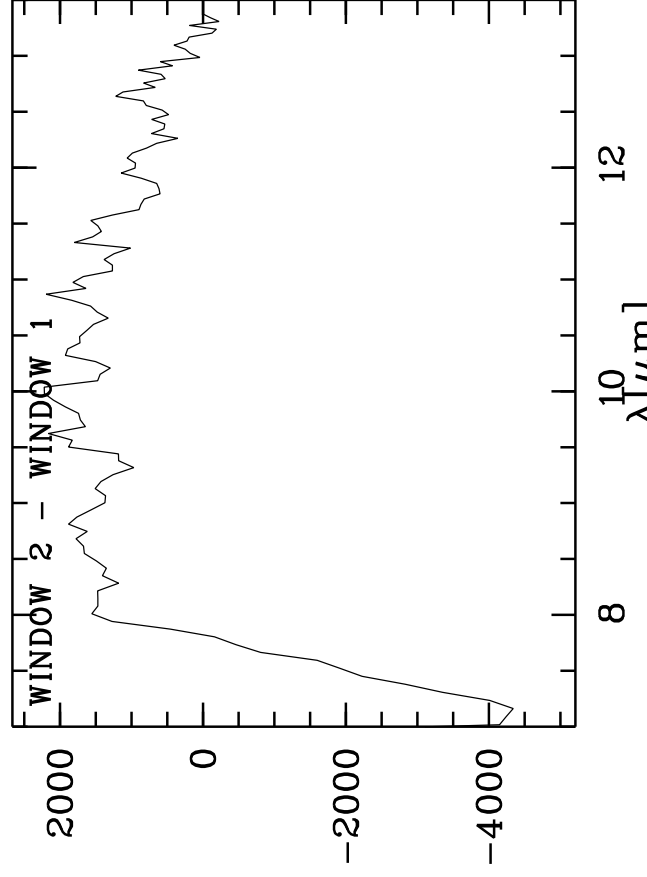

HIP79661 - TF: 8.76000E-02 1.11600E-01 2.93000E-01 2.93000E-01 -1.00000E+00
 Targ: HIP79661/CAL_HIP79661_MIDI_UT3-UT4_HIGH - Stations: U3 - U4 - Mode: HIGH_S
 r.MIDI.2013-05-26T23:44:39.000 started: 2013-05-26T23:39:53 - Pro Science: 0000

Phot. A WINDOW 1
 Phot. A WINDOW 2

Phot. B WINDOW 1
 Phot. B WINDOW 2

PhotA1:-1.61794E+04 -1.13222E+04 -1.85377E+02 -2.86325E+03
 PhotA2:-1.61794E+04 -1.15320E+04 -1.74386E+02 -2.97046E+03
 PhotB1:-1.25239E+04 -1.02270E+04 -2.01818E+02 -2.2169E+03
 PhotB2:-1.29829E+04 -9.78095E+03 -2.47713E+02 -2.28688E+03