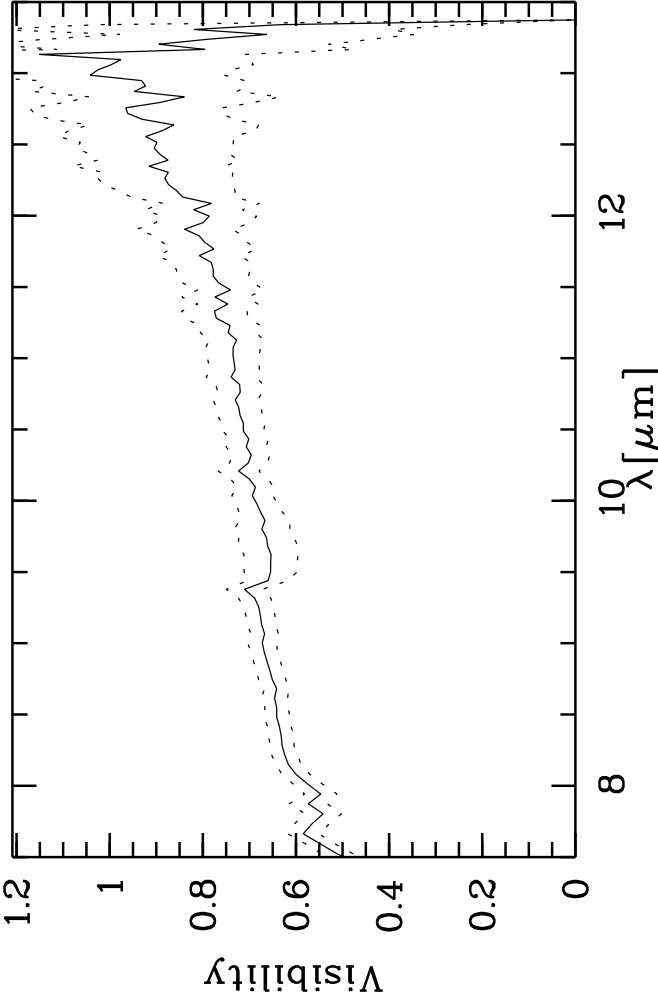

HIP83081 - TF: 4.24500E-01 4.54900E-01 5.17200E-01 5.17200E-01 8.95600E-01
 Targ: HIP83081/CAL_G345.5043_H0I1 - Stations: H0 - I1 - Mode: HIGH_SENS/PRIS
 r.MIDI.2012-06-24T05:36:59.000 started: 2012-06-24T05:17:14 - Pro Science: 0000

PhotA1:-1.00626E+04 -1.32187E+04 -1.65456E+03 -1.93070E+03
 PhotA2:-1.00626E+04 -1.30994E+04 -1.61655E+03 -1.94822E+03
 PhotB1:-1.60288E+04 -1.46199E+04 -1.72307E+03 -2.01394E+03
 PhotB2:-1.62875E+04 -1.43190E+04 -1.83320E+03 -2.00309E+03