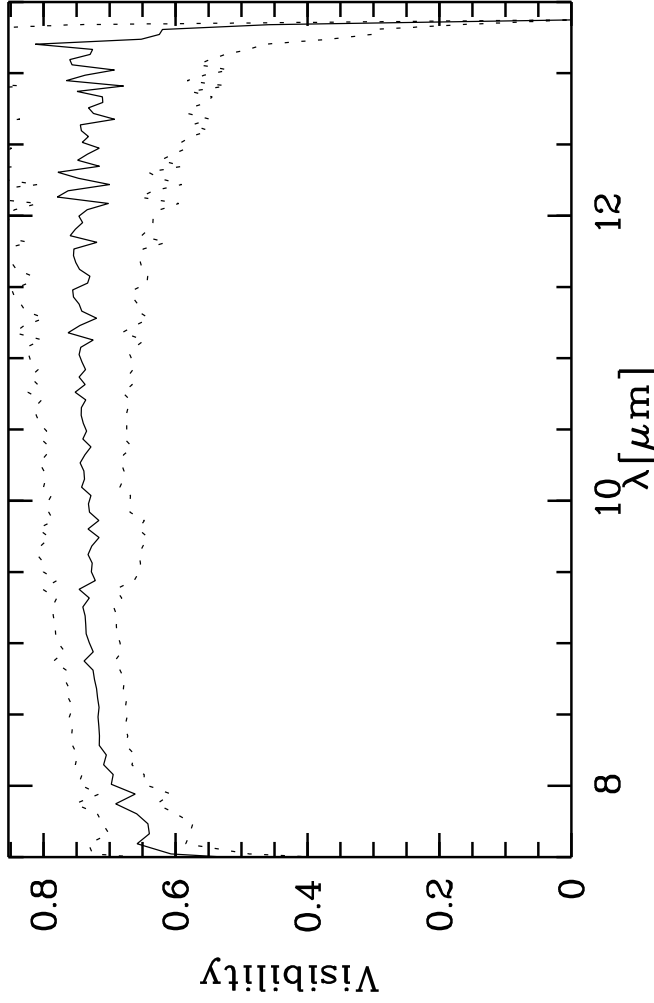

HD20720 - TF: 5.35300E-01 5.55000E-01 5.64400E-01 5.64400E-01 5.48000E-01
 Targ: hd-20720/CAL_03:19-21-(112-Jy) - Stations: D0 - A1 - Mode: HIGH_SENS/
 r.MIDI.2012-01-22T02:00:47.000 started: 2012-01-22T01:40:15 - Pro Science: 0000

Phot. A WINDOW 1
 Phot. A WINDOW 2
 Phot. B WINDOW 1
 Phot. B WINDOW 2

PhotA1: -1.87772E+04 -1.63416E+04 -1.63416E+04 -2.55859E+03 -2.25270E+03
 PhotA2: -1.87772E+04 -1.71966E+04 -2.67130E+03 -2.30990E+03
 PhotB1: -9.25326E+03 -1.36021E+04 -2.47859E+03 -2.06792E+03
 PhotB2: -8.92964E+03 -1.36629E+04 -2.57439E+03 -2.06376E+03