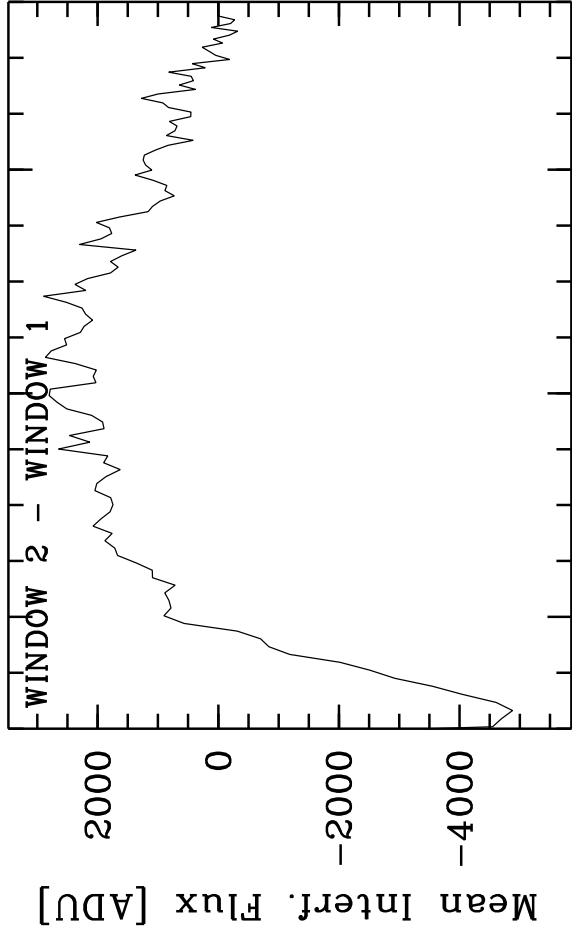

HD20720 - TF: 5.35300E-01 5.55000E-01 5.64400E-01 5.64400E-01 5.48000E-01
 Targ: hd-20720/CAL_03:19-21-(112-Jy) - Stations: D0 - A1 - Mode: HIGH_SENS/
 r.MIDI.2012-01-22T02:00:47.000 started: 2012-01-22T01:40:15 - Pro Science: 0000

Phot. A WINDOW 1
 Phot. A WINDOW 2
 Phot. B WINDOW 1
 Phot. B WINDOW 2

PhotA1: -1.87772E+04 -1.63416E+04 -1.63416E+04 -2.55859E+03 -2.25270E+03
 PhotA2: -1.87772E+04 -1.71966E+04 -2.67130E+03 -2.30990E+03
 PhotB1: -9.25326E+03 -1.36021E+04 -2.47859E+03 -2.06792E+03
 PhotB2: -8.92964E+03 -1.36629E+04 -2.57439E+03 -2.06376E+03