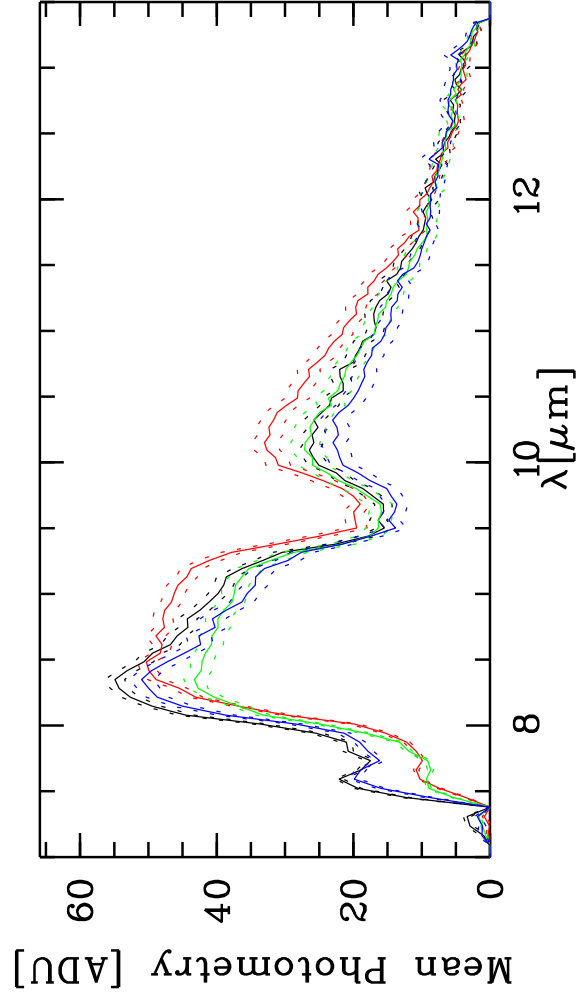

Targ: HD-152786/CAL_HD152786_A0K0 - Stations: K0 - A0 - Mode: HIGH_SENS/F
 r.MIDI.2010-05-04T03:54:08.000 started: 2010-05-04T03:41:30 - Pro Science: 0000

Phot. A WINDOW 1
 Phot. A WINDOW 2
 Phot. B WINDOW 1
 Phot. B WINDOW 2

PhotA1:-9.45637E+03-1.31554E+04-2.20478E+03-2.42498E+03
 PhotA2:-9.45637E+03-1.35597E+04-2.29734E+03-2.48939E+03
 PhotB1:-1.24887E+04-1.88220E+04-1.93092E+03-2.57527E+03
 PhotB2:-1.35672E+04-1.91465E+04-1.96470E+03-2.56767E+03