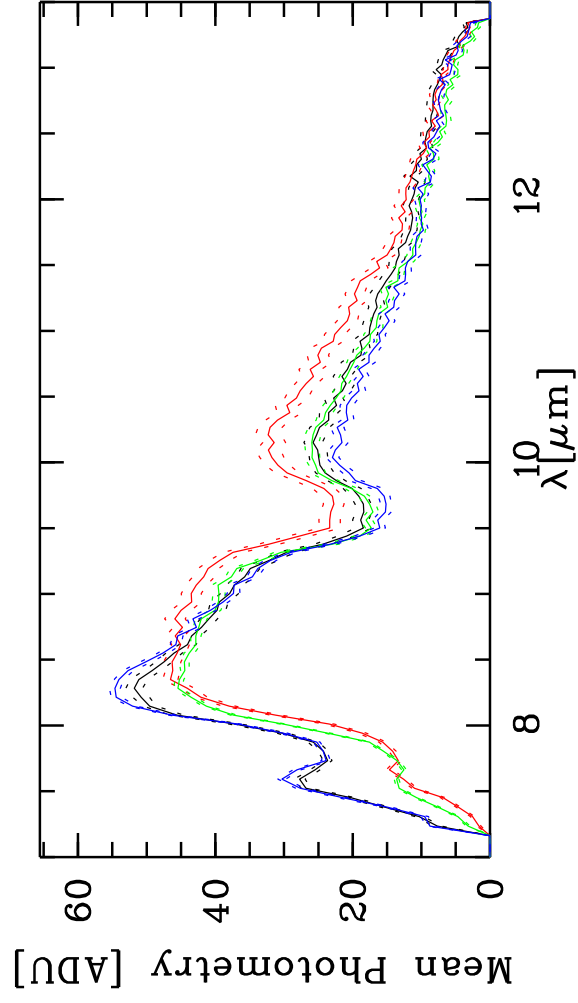

Targ: HD-151680/CAL_HD151680_A0K0 - Stations: K0 - A0 - Mode: HIGH_SENS/P
 r.MIDI.2010-05-04T08:59:08.000 started: 2010-05-04T08:44:04 - Pro Science: 0000

Phot. A WINDOW 1
 Phot. A WINDOW 2
 Phot. B WINDOW 1
 Phot. B WINDOW 2

PhotA1:-1.01835E+04 -1.37341E+04 -2.35717E+03 -2.17285E+03
 PhotA2:-1.01835E+04 -1.44052E+04 -2.43277E+03 -2.27237E+03
 PhotB1:-1.18190E+04 -1.35702E+04 -2.07496E+03 -2.01273E+03
 PhotB2:-1.24894E+04 -1.35454E+04 -2.20297E+03 -2.01319E+03