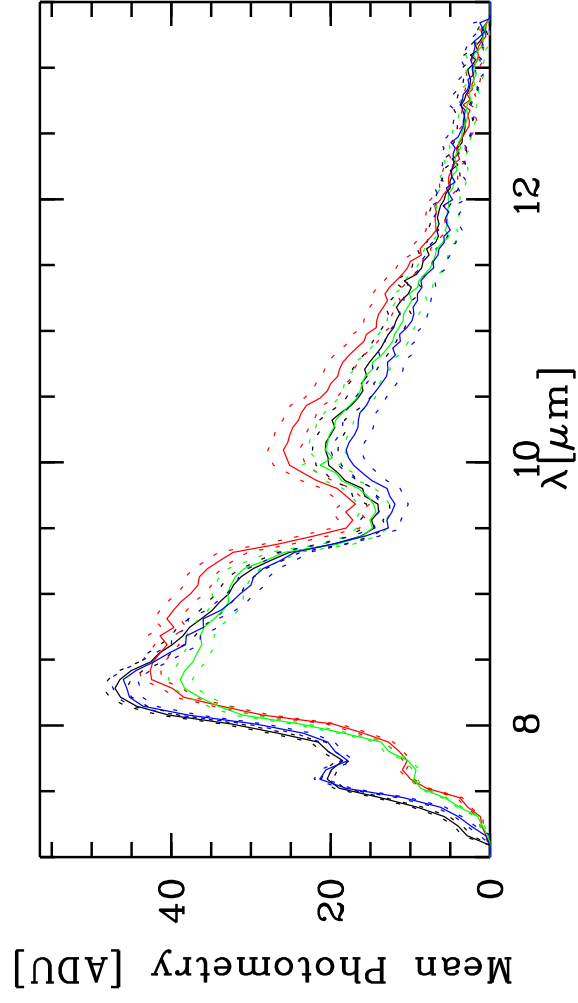

Targ: HD-151680/CAL_HD151680_A0K0 - Stations: K0 - A0 - Mode: HIGH_SENS/P
 r.MIDI.2010-05-04T05:51:09.000 started: 2010-05-04T05:33:42 - Pro Science: 0000

Phot. A WINDOW 1
 Phot. A WINDOW 2
 Phot. B WINDOW 1
 Phot. B WINDOW 2

PhotA1:-1.01050E+04 -1.76124E+04 -1.77615E+03 -2.46019E+03
 PhotA2:-1.01050E+04 -1.76589E+04 -1.81979E+03 -2.59281E+03
 PhotB1:-1.63579E+04 -1.41407E+04 -1.51181E+03 -2.72736E+03
 PhotB2:-1.68999E+04 -1.40055E+04 -1.58647E+03 -2.73409E+03