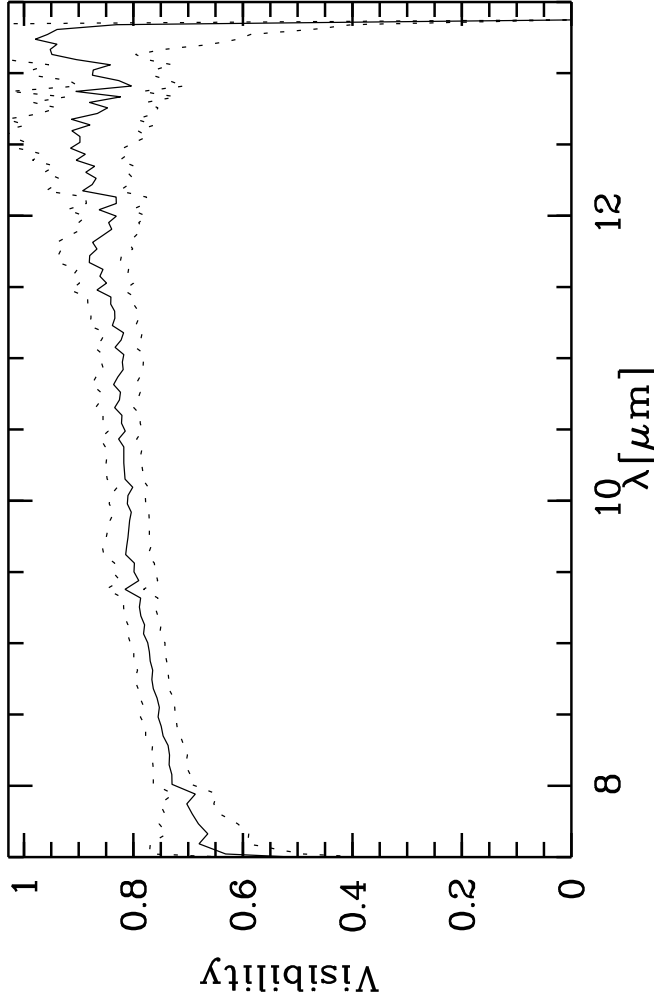

Targ: HD81797/CAL_HD81797_EOKO_80 - Stations: H0 - G0 - Mode: HIGH_SENS/P
 r.MIDI.2010-02-13T02:54:22.000 started: 2010-02-13T02:39:04 - Pro Science: 0000

Phot. A WINDOW 1
 Phot. A WINDOW 2
 Phot. B WINDOW 1
 Phot. B WINDOW 2

PhotA1:-1.33488E+04 -1.52142E+04 -2.80235E+03 -1.87906E+03
 PhotA2:-1.33488E+04 -1.58895E+04 -3.02999E+03 -1.91594E+03
 PhotB1:-9.74809E+03 -1.46555E+04 -3.19576E+03 -1.93159E+03
 PhotB2:-9.16879E+03 -1.49622E+04 -3.20568E+03 -1.94873E+03