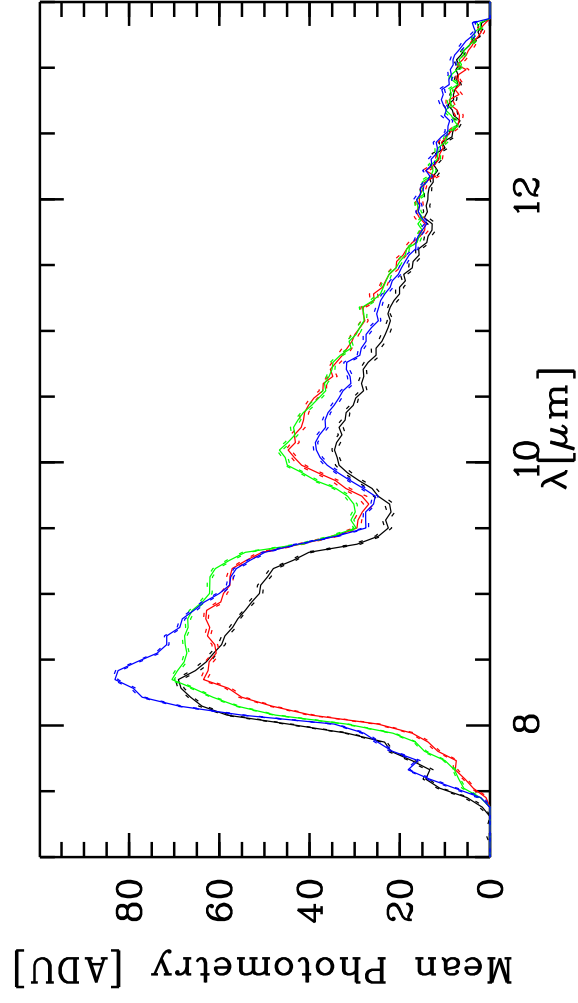

Targ: HD81797/CAL_HD81797_EOKO_80 - Stations: H0 - G0 - Mode: HIGH_SENS/P
 r.MIDI.2010-02-13T02:54:22.000 started: 2010-02-13T02:39:04 - Pro Science: 0000

Phot. A WINDOW 1
 Phot. A WINDOW 2
 Phot. B WINDOW 1
 Phot. B WINDOW 2

PhotA1:-1.33488E+04 -1.52142E+04 -2.80235E+03 -1.87906E+03
 PhotA2:-1.33488E+04 -1.58895E+04 -3.02999E+03 -1.91594E+03
 PhotB1:-9.74809E+03 -1.46555E+04 -3.19576E+03 -1.93159E+03
 PhotB2:-9.16879E+03 -1.49622E+04 -3.20568E+03 -1.94873E+03