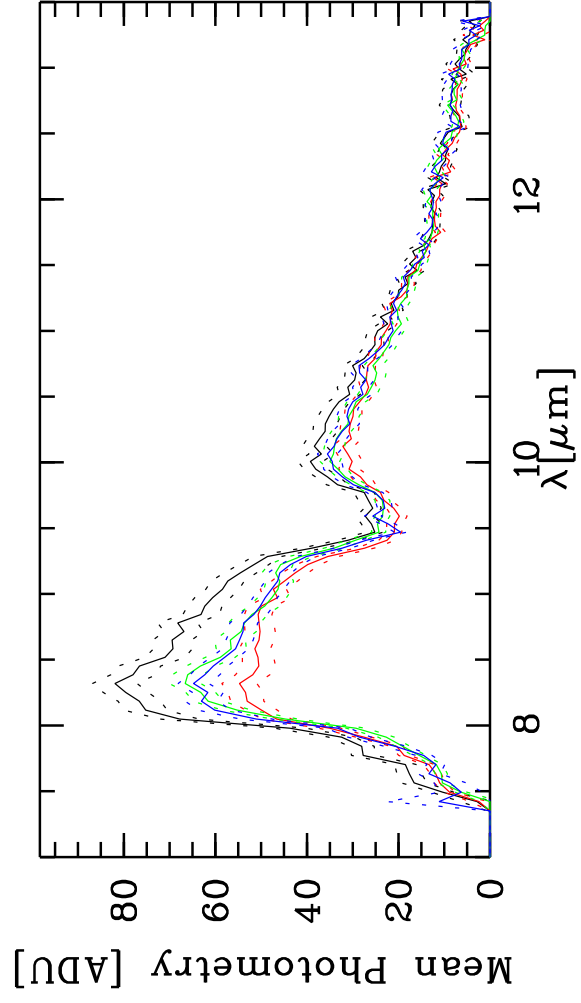

Targ: AlpHya/CAL_AlpHya_VHya_0 - Stations: H0 - G0 - Mode: SCI_PHOT/PRISM
 r.MIDI.2010-02-13T03:37:44.522 started: 2010-02-13T03:19:24 - Pro Science: 0000

WINDOW 1
 WINDOW 2
 WINDOW 3
 WINDOW 4

PhoA: -8.62308E+03_1.51311E+04_2.23051E+03_1.76380E+03
 Int2: -9.26503E+03_1.67396E+04_3.81700E+03_2.09860E+03
 Int3: -8.90604E+03_1.87117E+04_3.99468E+03_2.15159E+03
 PhoB: -8.84592E+03_1.57351E+04_2.36183E+03_1.78695E+03