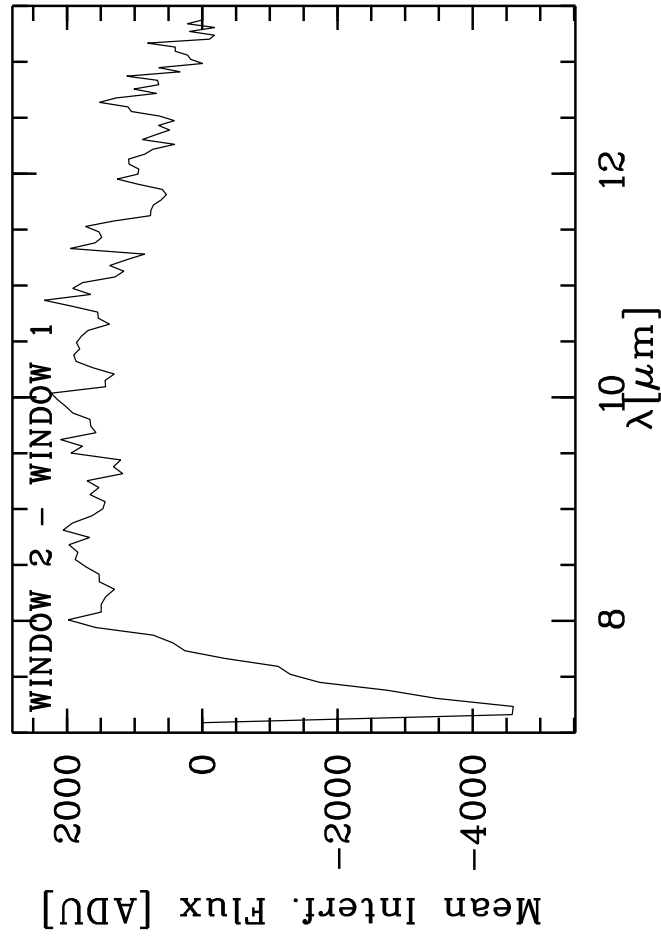

Targ: alf-Hya/alf-Hya - Stations: K0 - G1 - Mode: HIGH\_SENS/PRISM  
 r.MIDI.2010-02-10T04:06:31.000 started: 2010-02-10T03:46:55 - Pro Science: 0000

Phot. A WINDOW 1  
 Phot. A WINDOW 2  
 Phot. B WINDOW 1  
 Phot. B WINDOW 2

PhotA1: -7.38911E+03 -1.55004E+04 -3.85726E+03 -1.88021E+03  
 PhotA2: -7.38911E+03 -1.57504E+04 -3.96672E+03 -1.92887E+03  
 PhotB1: -8.22956E+03 -1.55659E+04 -4.06367E+03 -2.11432E+03  
 PhotB2: -8.40622E+03 -1.55384E+04 -4.24473E+03 -2.12525E+03