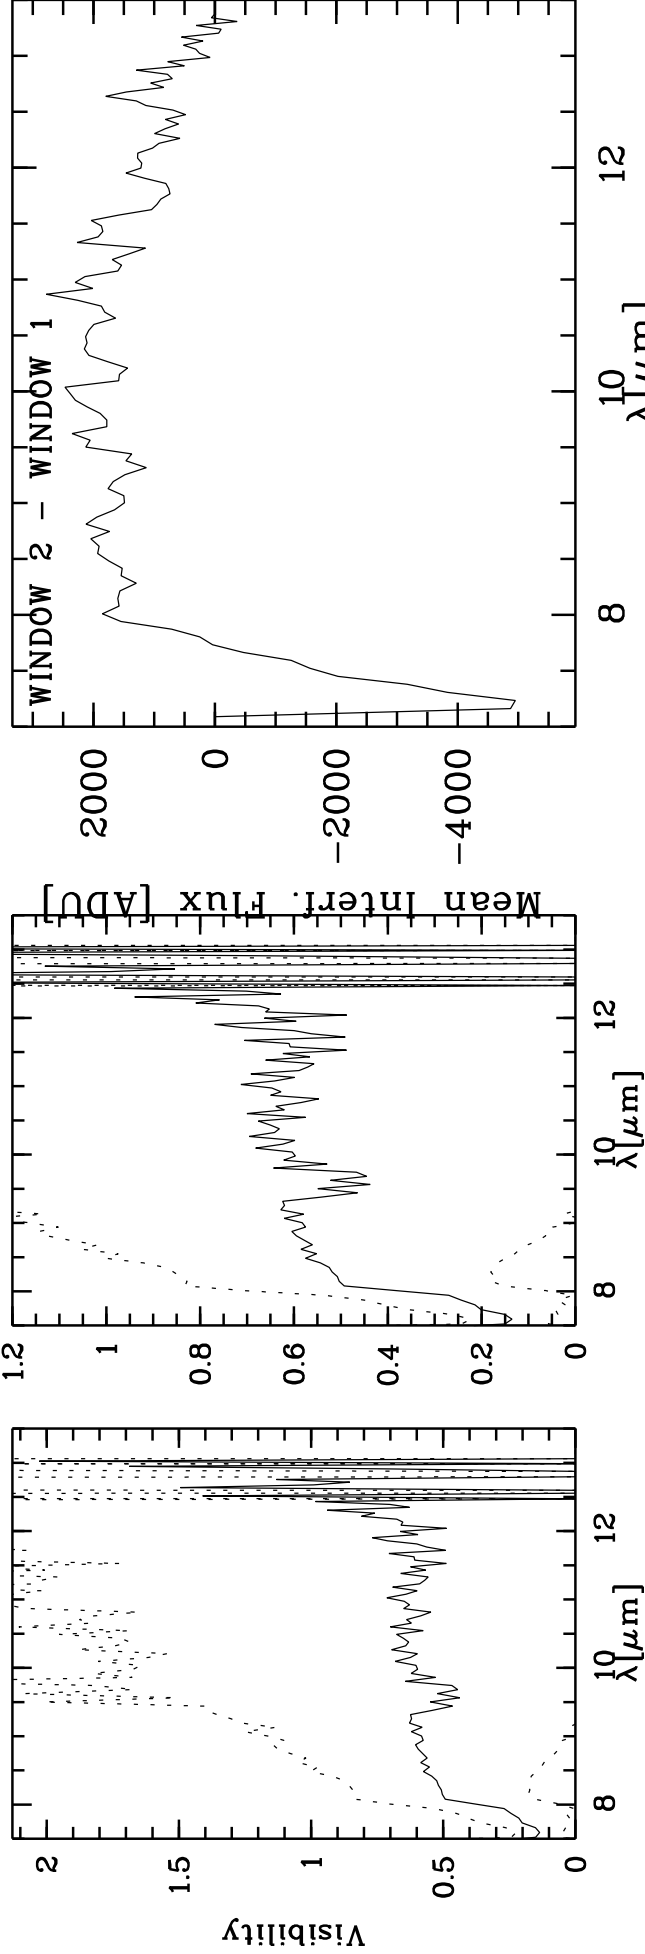

Targ: HD-71538/CAL\_HD71538\_A - Stations: U2 - U3 - Mode: HIGH\_SENS/PRISM  
 r.MIDI.2010-02-03T06:50:25.000 started: 2010-02-03T06:31:43 - Pro Science: 0000

Phot. A WINDOW 1  
 Phot. A WINDOW 2

Phot. B WINDOW 1  
 Phot. B WINDOW 2

PhotA1:-2.09596E+04 -2.31796E+04 -2.96663E+02 -5.98155E+03  
 PhotA2:-2.09596E+04 -2.37438E+04 -2.97310E+02 -6.23913E+03  
 PhotB1:-1.72690E+04 -1.88220E+04 -2.45298E+02 -3.97838E+03  
 PhotB2:-1.97576E+04 -1.92718E+04 -2.61123E+02 -3.97837E+03