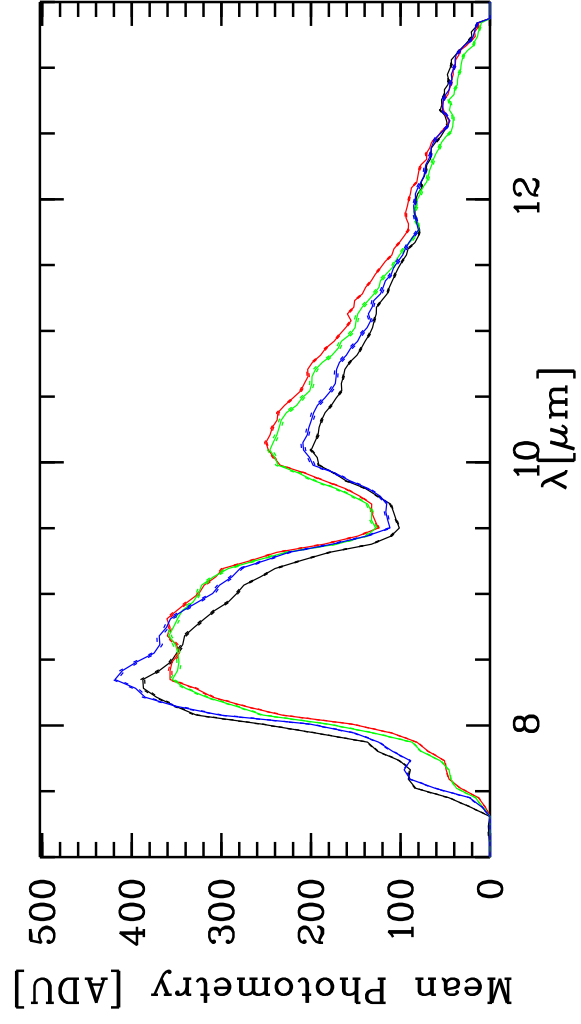

Targ: alf-Tau/alf-Tau - Stations: K0 - A0 - Mode: HIGH_SENS/PRISM
 r.MIDI.2010-01-28T00:43:49.000 started: 2010-01-28T00:10:30 - Pro Science: 0000

Phot. A WINDOW 1
 Phot. A WINDOW 2
 Phot. B WINDOW 1
 Phot. B WINDOW 2

PhotA1:-9.25577E+03-2.66573E+04-1.59444E+04-2.41598E+03
 PhotA2:-9.25577E+03-2.77119E+04-1.70857E+04-2.48103E+03
 PhotB1:2.94653E+03-2.89555E+04-1.63874E+04-2.47346E+03
 PhotB2:2.86982E+03-2.81067E+04-1.65535E+04-2.45234E+03