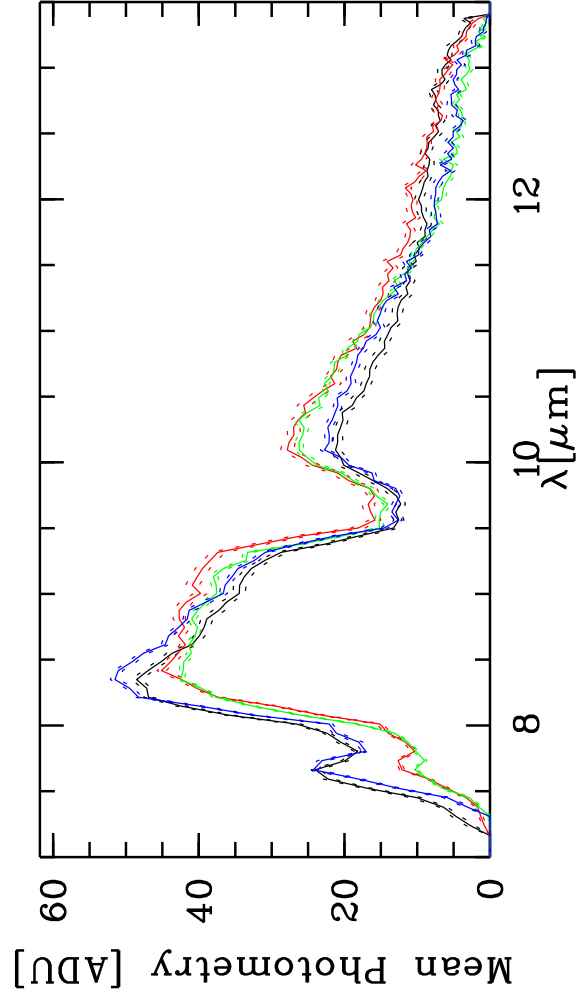

Targ: hd82668/CAL_hd82668-1 - Stations: H0 - G0 - Mode: HIGH_SENS/PRISM
 r.MIDI.2007-06-21T23:20:07.000 started: 2007-06-21T23:05:22 - Pro Science: 0000

Phot. A WINDOW 1
 Phot. A WINDOW 2
 Phot. B WINDOW 1
 Phot. B WINDOW 2

PhotA1:-9.32513E+03-1.51207E+04-1.97425E+03-1.71975E+03
 PhotA2:-9.32513E+03-1.53634E+04-2.09063E+03-1.74629E+03
 PhotB1:-8.92098E+03-1.5960E+04-1.84852E+03-1.58868E+03
 PhotB2:-8.71000E+03-1.25042E+04-1.94310E+03-1.62265E+03