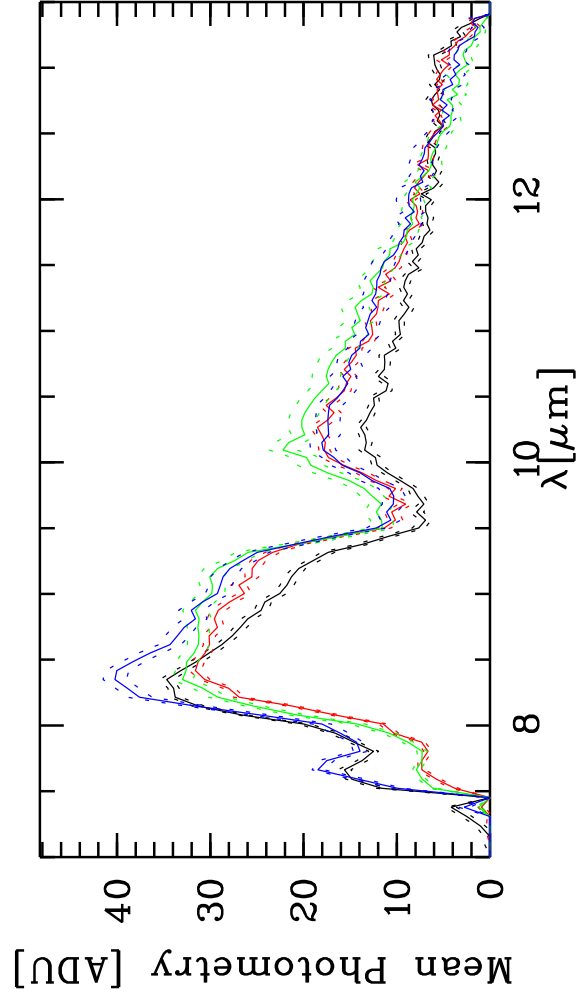

Targ: hd168454/CAL\_hd168454\_1 - Stations: H0 - G0 - Mode: HIGH\_SENS/PRISM  
 r.MIDI.2007-06-22T01:40:52.000 started: 2007-06-22T01:23:46 - Pro Science: 0000

Phot. A WINDOW 1  
 Phot. A WINDOW 2  
 Phot. B WINDOW 1  
 Phot. B WINDOW 2

PhotA1:-9.96360E+03-1.38254E+04-1.36486E+03-1.79545E+03  
 PhotA2:-9.96360E+03-1.45564E+04-1.45722E+03-1.84980E+03  
 PhotB1:-1.04044E+04-1.34480E+04-1.53678E+03-1.81125E+03  
 PhotB2:-1.04313E+04-1.26416E+04-1.61724E+03-1.84814E+03