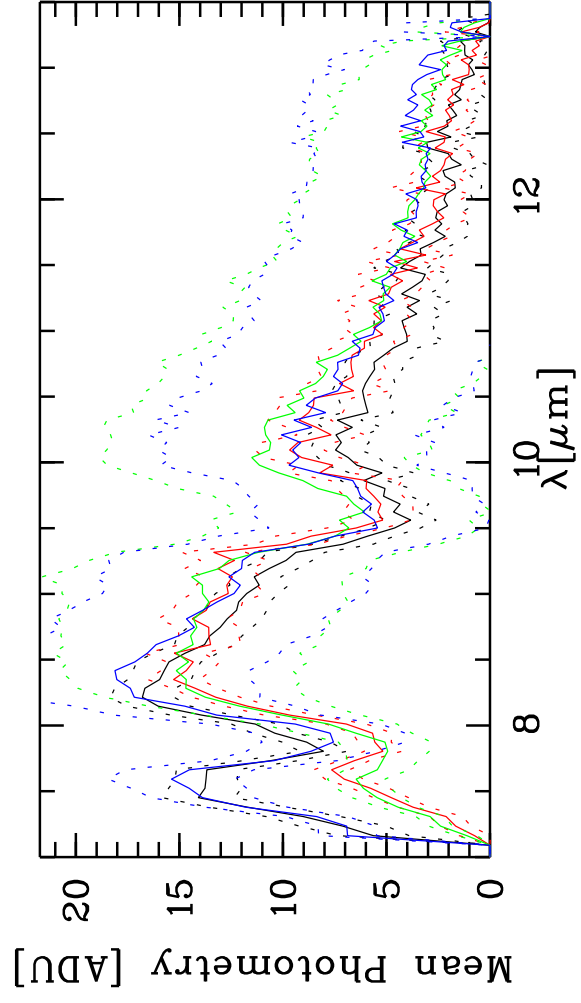

Targ: hd-33684/CAL_05:07-63-(27-Jy) - Stations: G1 - D0 - Mode: HIGH_SENS/F
 r.MIDI.2008-09-27T07:00:02.000 started: 2008-09-27T06:55:34 - Pro Science: 0000

Phot. A WINDOW 1
 Phot. A WINDOW 2
 Phot. B WINDOW 1
 Phot. B WINDOW 2

PhotA1:-1.04827E+04
 PhotA2:-1.04827E+04
 PhotB1:-1.37927E+04
 PhotB2:-1.62558E+04
 1.35001E+04
 1.35295E+04
 1.42003E+04
 1.46322E+04
 7.35147E+02
 7.20437E+02
 7.46437E+02
 6.31487E+02
 2.21325E+03
 2.20105E+03
 3.81086E+03
 3.81300E+03