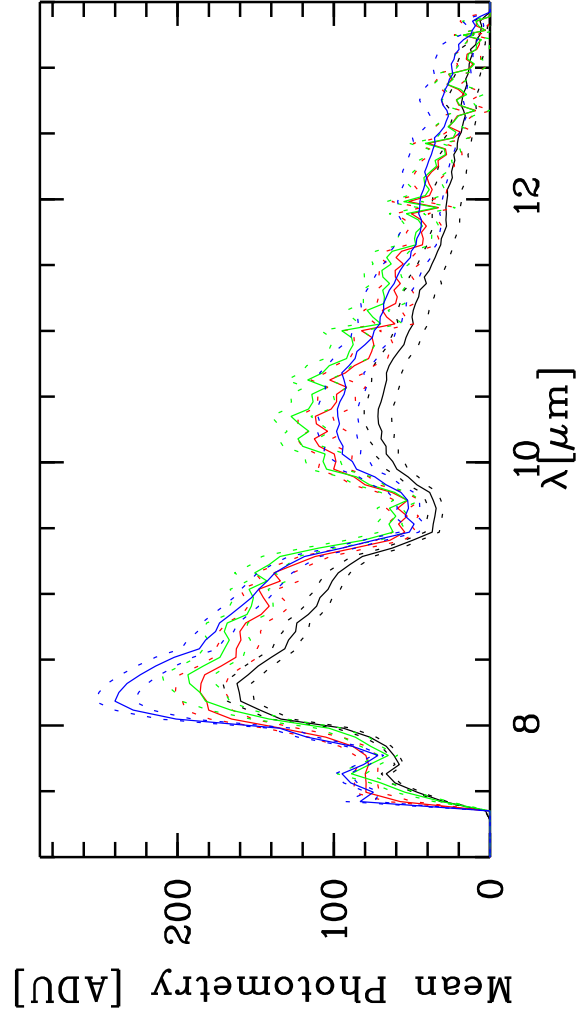

Targ: alf-Boo/alf-Boo - Stations: H0 - D0 - Mode: SCI_PHOT/PRISM
 r.MIDI.2009-06-26T00:00:40.480 started: 2009-06-25T23:32:24 - Pro Science: 0000

WINDOW 1
 WINDOW 2
 WINDOW 3
 WINDOW 4

PhotA: -2.04436E+04 -2.87890E+04 -4.94879E+03 -8.09590E+03
 Int2: -1.80125E+04 -3.47017E+04 -7.66353E+03 -9.11944E+03
 Int3: -2.11420E+04 -3.55714E+04 -8.03806E+03 -9.63882E+03
 PhotB: -2.05575E+04 -2.54501E+04 -3.03123E+03 -5.25523E+03