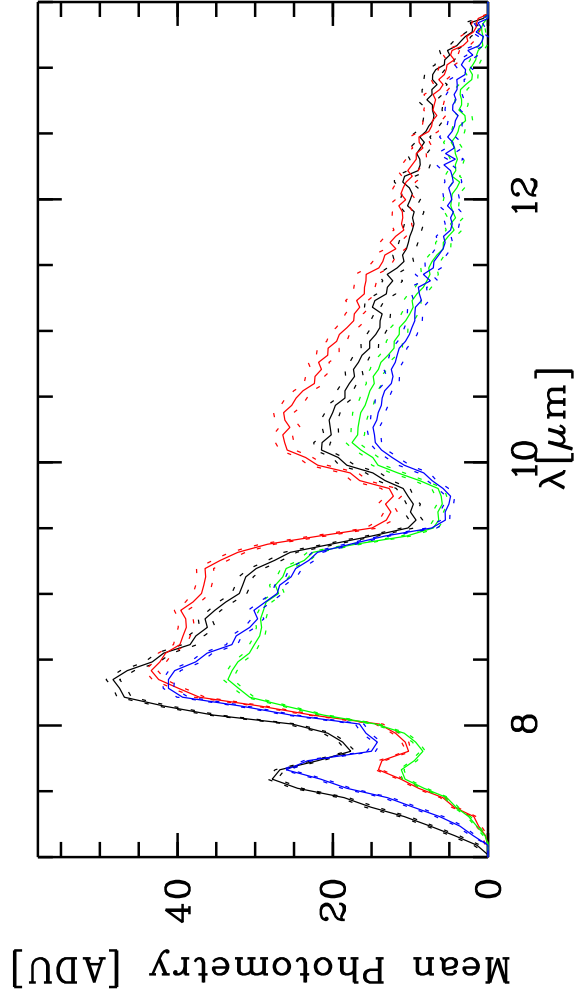

Targ: alf-Ari/alf-Ari - Stations: H0 - D0 - Mode: HIGH_SENS/PRISM
 r.MIDI.2007-07-28T07:48:02.000 started: 2007-07-28T07:28:34 - Pro Science: 0000

Phot. A WINDOW 1
 Phot. A WINDOW 2
 Phot. B WINDOW 1
 Phot. B WINDOW 2

PhotA1: -9.56399E+03 -1.30390E+04 -1.98956E+03 -1.77316E+03
 PhotA2: -9.56399E+03 -1.31031E+04 -2.03093E+03 -1.79417E+03
 PhotB1: -9.36720E+03 -1.77977E+04 -1.29931E+03 -1.57310E+03
 PhotB2: -9.57589E+03 -1.83528E+04 -1.43408E+03 -1.61422E+03