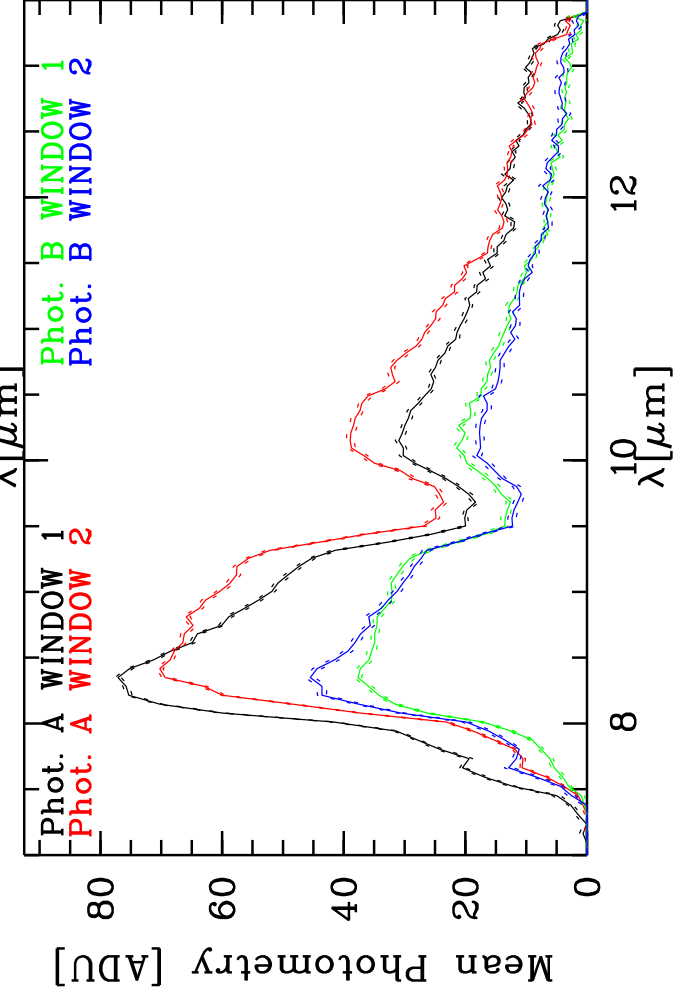

Targ: HD48915/CAL_HD48915_1
Mode: HIGH_SENS
ObsStart: 2008-12-28T01:47:36

Grism: PRISM
Pro Science: 0
Stations: E0 - G0

FLUX [ADU]