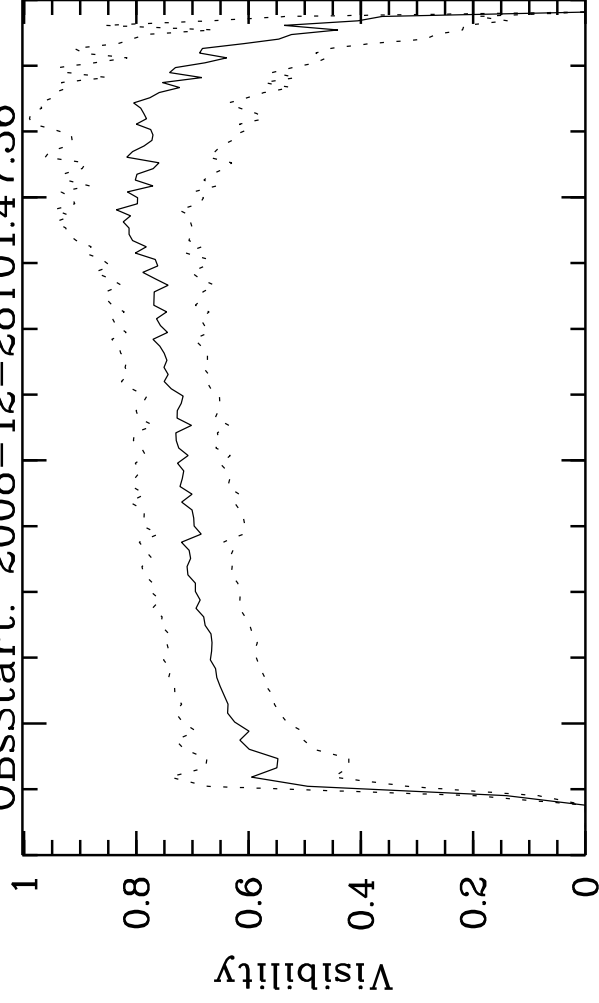

Targ: HD48915/CAL_HD48915_1
Mode: HIGH_SENS
ObsStart: 2008-12-28T01:47:36

Grism: PRISM
Pro Science: 0
Stations: E0 - G0

FLUX [ADU]