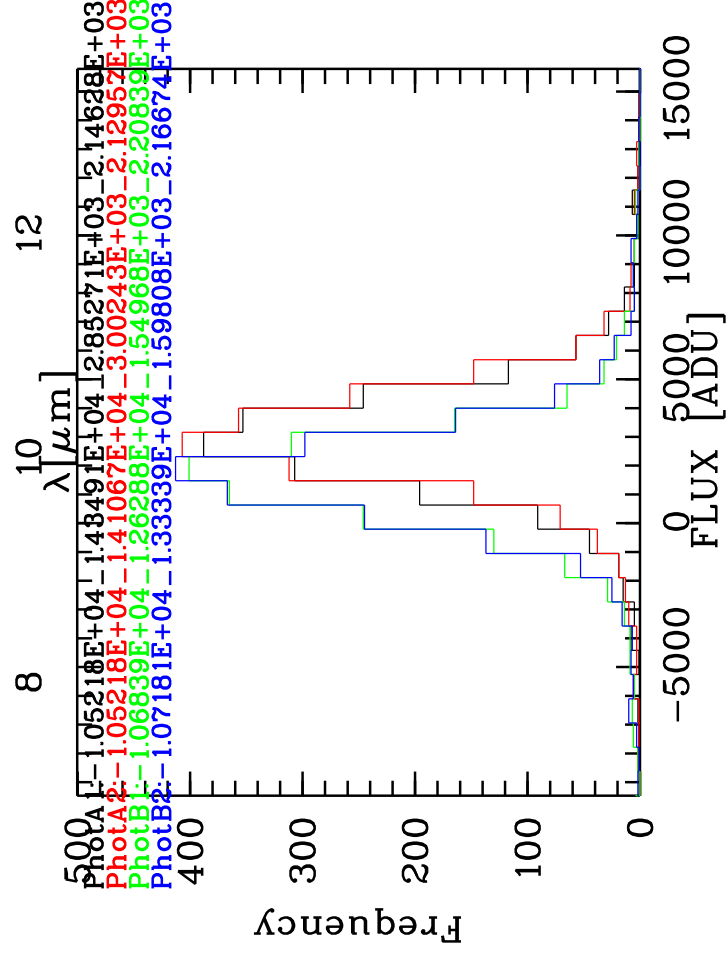

Targ: HD48915/CAL_HD48915_1
Mode: HIGH_SENS
ObsStart: 2008-12-28T01:47:36

Grism: PRISM
Pro Science: 0
Stations: E0 - G0

FLUX [ADU]