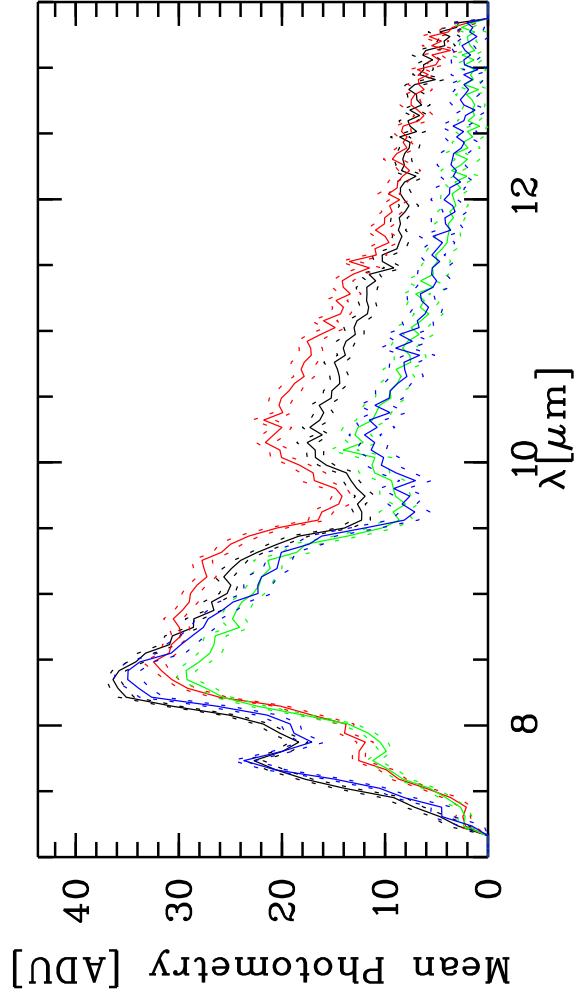

Targ: HD4128/CAL\_HD4128\_64m\_2 - Stations: A0 - G0 - Mode: HIGH\_SENS/PRISM  
 r.MIDI.2006-08-08T07:50:03.000 started: 2006-08-08T07:28:20 - Pro Science: 0000

Phot. A WINDOW 1  
 Phot. A WINDOW 2  
 Phot. B WINDOW 1  
 Phot. B WINDOW 2

PhotA1:-1.69233E+04-1.37671E+04-1.68325E+03-1.78133E+03  
 PhotA2:-1.69233E+04-1.35494E+04-1.73702E+03-1.82814E+03  
 PhotB1:-2.47073E+04-1.07517E+04-1.07995E+03-1.97893E+03  
 PhotB2:-3.11235E+04-1.11347E+04-1.22242E+03-2.12190E+03