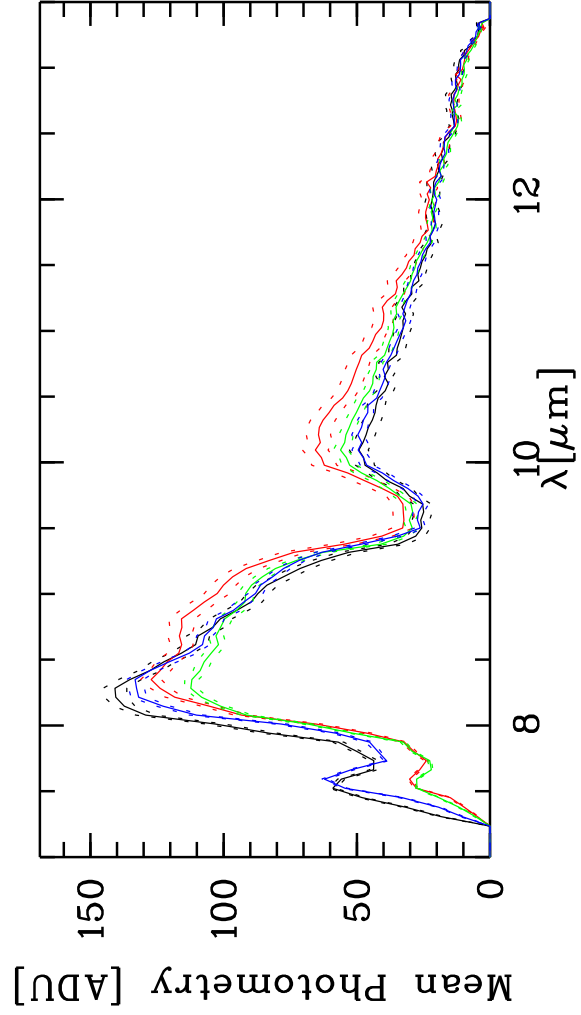

Targ: HD113996/CAL_HD113996_MIDI - Stations: U1 - U4 - Mode: HIGH_SENS/PRI
 r.MIDI.2009-05-11T00:15:32.000 started: 2009-05-11T00:00:43 - Pro Science: 0000

Phot. A WINDOW 1 Phot. B WINDOW 1
 Phot. A WINDOW 2 Phot. B WINDOW 2

PhotA1:-9.01558E+03-2.38990E+04-4.89007E+03-3.50480E+03
 PhotA2:-9.01558E+03-2.49223E+04-5.08794E+03-3.72067E+03
 PhotB1:-9.90233E+03-1.72767E+04-4.50297E+03-2.65874E+03
 PhotB2:-9.43547E+03-1.72342E+04-4.73633E+03-2.63082E+03